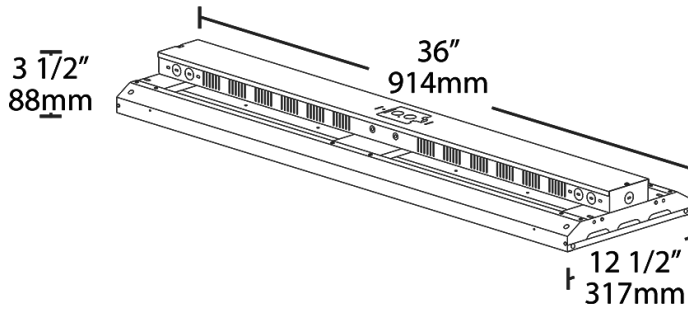

Dimensions

Features

- High efficiency. Low price.
- Ideal for industrial warehouse spaces
- 100,000 hour LED lifespan
- 5-Year, limited warranty

Ordering Matrix

Family	Length	Wattage	Color Temp	Voltage	Control Options	Emergency Options	Other Options
ARBAY	3	-	215			/E2	
	3 = 3 ft	215 = 215W 275 = 275W	Blank = 5000K Cool N = 4000K Neutral	Blank = 120-277V, 0-10V Dimming /480 = 480V, 0-10V Dimming	Blank = No Options /PIR = 120-277V, Passive Infrared Occupancy Sensor /LC = Lightcloud® Control /LCS = 120-277V, Lightcloud® Motion Sensor	Blank = No Options /E2 = 120-277V, Battery ¹	Blank = No Options /SP10 = 10kV Surge Protection /8C = 8' Cord only ² /8CP = 8' Cord, Straight Blade Plug 120V, NEMA 5-15P ³ /8CP2 = 8' Cord, Straight Blade Plug 277V, NEMA 7-15P ³ /8CPT = 8' Cord, Twistlock Plug 120V, NEMA L5-15P ³ /8CPT2 = 8' Cord, Twistlock Plug 277V, NEMA L7-15P ³ /8CPT4 = 8' Cord, Twistlock Plug 480V, NEMA L8-20P ³