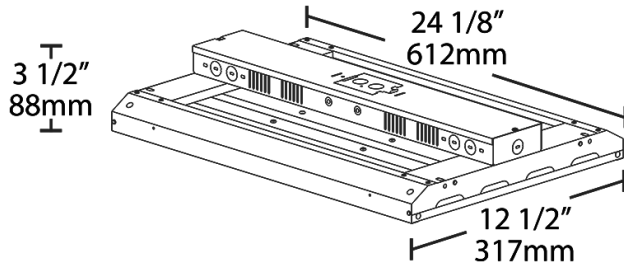

**Dimensions**

**Features**

- High efficiency. Low price.
- Ideal for industrial warehouse spaces
- 100,000 hour LED lifespan
- 5-Year, limited warranty

**Ordering Matrix**

Family	Length	Wattage	Color Temp	Voltage	Control Options	Emergency Options	Other Options
ARBAY	2 2 = 2 ft	- 95 = 95W 120 = 120W 145 = 145W 160 = 160W	Blank = 5000K Cool N = 4000K Neutral	Blank = 120-277V, 0-10V Dimming /480 = 480V, 0-10V Dimming	Blank = No Options /PIR = 120-277V, Passive Infrared Occupancy Sensor /LC = Lightcloud® Control /LCS = 120-277V, Lightcloud® Motion Sensor	/E2 Blank = No Options /E2 = 120-277V, Battery <sup>1</sup>	/8C Blank = No Options /SP10 = 10kV Surge Protection /8C = 8' Cord only <sup>2</sup> /8CP = 8' Cord, Straight Blade Plug 120V, NEMA 5-15P <sup>3</sup> /8CP2 = 8' Cord, Straight Blade Plug 277V, NEMA 7-15P <sup>3</sup> /8CPT = 8' Cord, Twistlock Plug 120V, NEMA L5-15P <sup>3</sup> /8CPT2 = 8' Cord, Twistlock Plug 277V, NEMA L7-15P <sup>3</sup> /8CPT4 = 8' Cord, Twistlock Plug 480V, NEMA L8-20P <sup>3</sup>