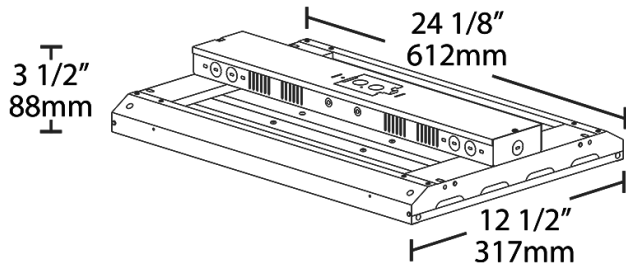

Dimensions

Features

- High efficiency. Low price.
- Ideal for industrial warehouse spaces
- 100,000 hour LED lifespan
- 5-Year, limited warranty

Ordering Matrix

Family	Length	Wattage	Color Temp	Voltage	Control Options	Emergency Options	Other Options
ARBAY	2	-	145	N	/480		/SP10
	2 = 2 ft	95 = 95W 120 = 120W 145 = 145W 160 = 160W	Blank = 5000K Cool N = 4000K Neutral	Blank = 120-277V, 0-10V Dimming /480 = 480V, 0-10V Dimming	Blank = No Options /PIR = 120-277V, Passive Infrared Occupancy Sensor /LC = Lightcloud® Control /LCS = 120-277V, Lightcloud® Motion Sensor	Blank = No Options /E2 = 120-277V, Battery ¹	Blank = No Options /SP10 = 10kV Surge Protection /8C = 8' Cord only ² /8CP = 8' Cord, Straight Blade Plug 120V, NEMA 5-15P ³ /8CP2 = 8' Cord, Straight Blade Plug 277V, NEMA 7-15P ³ /8CPT = 8' Cord, Twistlock Plug 120V, NEMA L5-15P ³ /8CPT2 = 8' Cord, Twistlock Plug 277V, NEMA L7-15P ³ /8CPT4 = 8' Cord, Twistlock Plug 480V, NEMA L8-20P ³