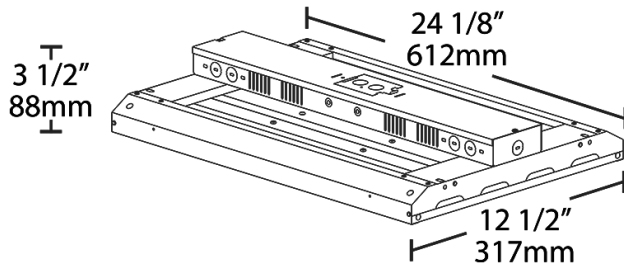

Dimensions

Features

- High efficiency. Low price.
- Ideal for industrial warehouse spaces
- 100,000 hour LED lifespan
- 5-Year, limited warranty

Ordering Matrix

Family	Length	Wattage	Color Temp	Voltage	Control Options	Emergency Options	Other Options
ARBAY	2	145					/8CPT2
	2 = 2 ft	95 = 95W 120 = 120W 145 = 145W 160 = 160W	Blank = 5000K Cool N = 4000K Neutral	Blank = 120-277V, 0-10V Dimming /480 = 480V, 0-10V Dimming	Blank = No Options /PIR = 120-277V, Passive Infrared Occupancy Sensor /LC = Lightcloud® Control /LCS = 120-277V, Lightcloud® Motion Sensor	Blank = No Options /E2 = 120-277V, Battery ¹	Blank = No Options /SP10 = 10kV Surge Protection /8C = 8' Cord only ² /8CP = 8' Cord, Straight Blade Plug 120V, NEMA 5-15P ³ /8CP2 = 8' Cord, Straight Blade Plug 277V, NEMA 7-15P ³ /8CPT = 8' Cord, Twistlock Plug 120V, NEMA L5-15P ³ /8CPT2 = 8' Cord, Twistlock Plug 277V, NEMA L7-15P ³ /8CPT4 = 8' Cord, Twistlock Plug 480V, NEMA L8-20P ³