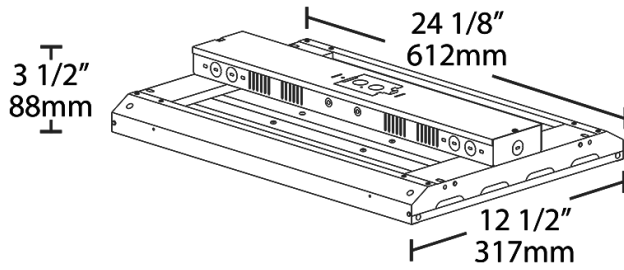

Dimensions

Features

- High efficiency. Low price.
- Ideal for industrial warehouse spaces
- 100,000 hour LED lifespan
- 5-Year, limited warranty

Ordering Matrix

Family	Length	Wattage	Color Temp	Voltage	Control Options	Emergency Options	Other Options
ARBAY	2 2 = 2 ft	- 95 = 95W 120 = 120W 145 = 145W 160 = 160W	N Blank = 5000K Cool N = 4000K Neutral	Blank = 120-277V, 0-10V Dimming /480 = 480V, 0-10V Dimming	Blank = No Options /PIR = 120-277V, Passive Infrared Occupancy Sensor /LC = Lightcloud® Control /LCS = 120-277V, Lightcloud® Motion Sensor	/E2 Blank = No Options /E2 = 120-277V, Battery ¹	/SP10 Blank = No Options /SP10 = 10kV Surge Protection /8C = 8' Cord only ² /8CP = 8' Cord, Straight Blade Plug 120V, NEMA 5-15P ³ /8CP2 = 8' Cord, Straight Blade Plug 277V, NEMA 7-15P ³ /8CPT = 8' Cord, Twistlock Plug 120V, NEMA L5-15P ³ /8CPT2 = 8' Cord, Twistlock Plug 277V, NEMA L7-15P ³ /8CPT4 = 8' Cord, Twistlock Plug 480V, NEMA L8-20P ³