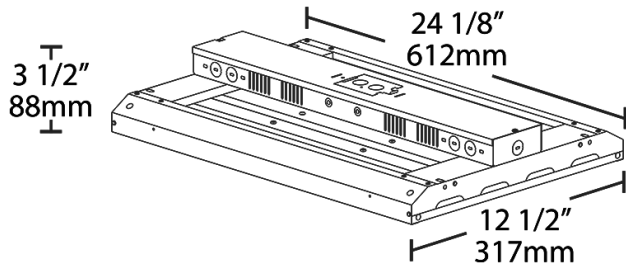

Dimensions

Features

- High efficiency. Low price.
- Ideal for industrial warehouse spaces
- 100,000 hour LED lifespan
- 5-Year, limited warranty

Ordering Matrix

Family	Length	Wattage	Color Temp	Voltage	Control Options	Emergency Options	Other Options
ARBAY	2	-	120	N			/8CP2
	2 = 2 ft	95 = 95W 120 = 120W 145 = 145W 160 = 160W	Blank = 5000K Cool N = 4000K Neutral	Blank = 120-277V, 0-10V Dimming /480 = 480V, 0-10V Dimming	Blank = No Options /PIR = 120-277V, Passive Infrared Occupancy Sensor /LC = Lightcloud® Control /LCS = 120-277V, Lightcloud® Motion Sensor	Blank = No Options /E2 = 120-277V, Battery ¹	Blank = No Options /SP10 = 10kV Surge Protection /8C = 8' Cord only ² /8CP = 8' Cord, Straight Blade Plug 120V, NEMA 5-15P ³ /8CP2 = 8' Cord, Straight Blade Plug 277V, NEMA 7-15P ³ /8CPT = 8' Cord, Twistlock Plug 120V, NEMA L5-15P ³ /8CPT2 = 8' Cord, Twistlock Plug 277V, NEMA L7-15P ³ /8CPT4 = 8' Cord, Twistlock Plug 480V, NEMA L8-20P ³