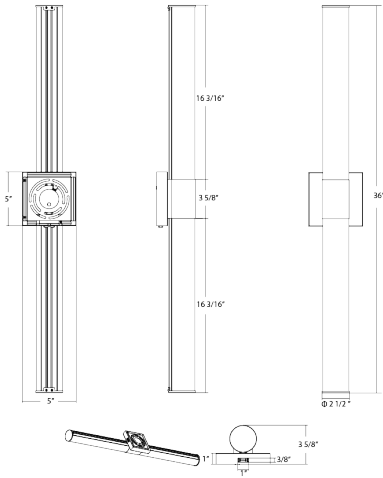

Dimensions

Features

- Steel housing with a shatter-resistant polycarbonate lens
- Modern round and square forms available in black or brushed nickel
- 5CCT Selectable 2700/3000/3500/4000/5000K
- 120V driver with TRIAC/ELV dimming down to 10%_
- Damp rated, Title 24 Compliant, 50,000 hrs, 5-year no compromise warranty

Ordering Matrix

Family	Size/Wattage	Shape	CRI/Color Temp	Driver	Finish
ALR	36	R			B
	Blank = 14" Sconce, 16W 24 = 24", 24W 36 = 36", 30W 48 = 48", 38W	S = Square R = Round	Blank = 90 CRI, 2700/3000/3500/4000/5000K CCT Adjustable	Blank = 120V, TRIAC/ELV	B = Black BN = Brushed Nickel