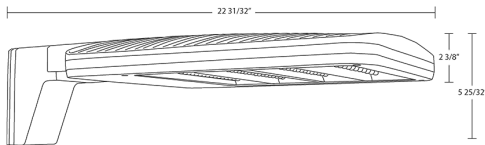

Technical Specifications (continued)

Finish:

Formulated for high durability and long-lasting color

Green Technology:

Mercury and UV free. RoHS-compliant components.

Optical

BUG Rating:

BUG Rating 90W: B3 U0 G2

BUG Rating 78W: B3 U0 G1

Other

Warranty:

RAB warrants that our LED products will be free from defects in materials and workmanship for a period of ten (10) years from the date of delivery to the end user, including coverage of light output, color stability, driver performance and fixture finish. RAB's warranty is subject to all terms and conditions found at rablighting.com/warranty.

Buy American Act Compliance:

RAB values USA manufacturing! Upon request, RAB may be able to manufacture this product to be compliant with the Buy American Act (BAA). Please contact customer service to request a quote for the product to be made BAA compliant.

Dimensions

Features

- Wildlife-friendly amber light
- 0-10V dimmable standard
- IP66 Rated
- 100,000-Hour LED lifespan
- 10-Year, No-Compromise Warranty