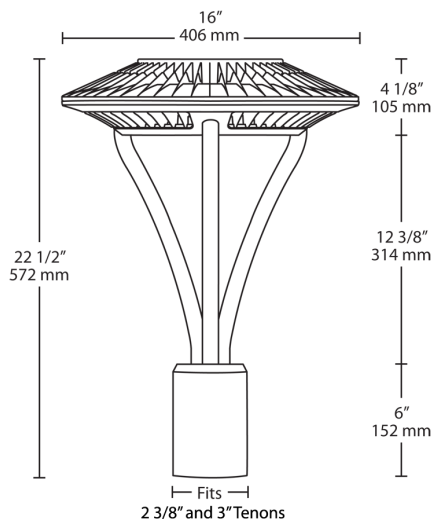

120-277V Twistlock photocell included. Photocell is compatible with 120V - 277V.

Dimensions

Features

- IES type V (circular) distribution
- 100,000-hour LED lifespan
- Compatible with standard 2 3/8" and 3" tenons
- "Air-Flow" fins for maximum heat dissipation
- 5-Year, No-Compromise Warranty