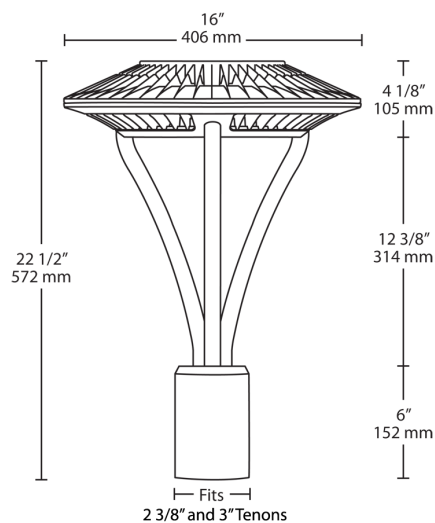

Dimensions

Features

- IES type V (circular) distribution
- 100,000-hour LED lifespan
- Compatible with standard 2 3/8" and 3" tenons
- "Air-Flow" fins for maximum heat dissipation
- 5-Year, No-Compromise Warranty