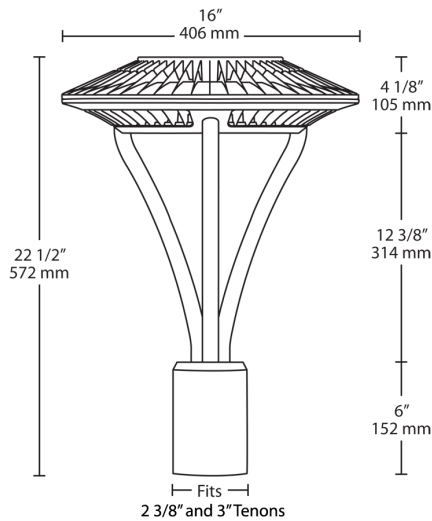

Photocell:

120-277V Twistlock photocell included. Photocell is compatible with 120V - 277V.

Dimensions

Features

- IES type V (circular) distribution
- 100,000-hour LED lifespan
- Compatible with standard 2 3/8" and 3" tenons
- "Air-Flow" fins for maximum heat dissipation
- 5-Year, No-Compromise Warranty