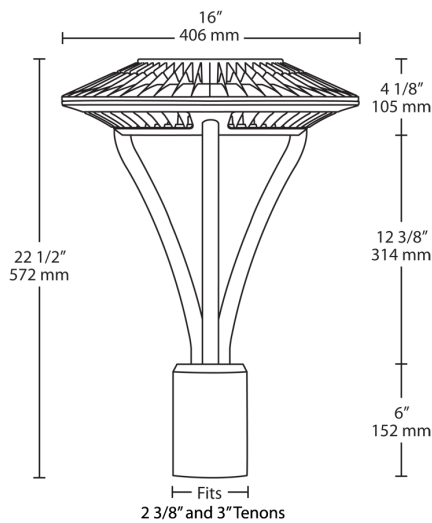

Photocell:

120-277V Twistlock photocell included. Photocell is compatible with 120V - 277V.

Dimensions

Features

- IES type V (circular) distribution
- 100,000-hour LED lifespan
- Compatible with standard 2 3/8" and 3" tenons
- "Air-Flow" fins for maximum heat dissipation
- 5-Year, No-Compromise Warranty