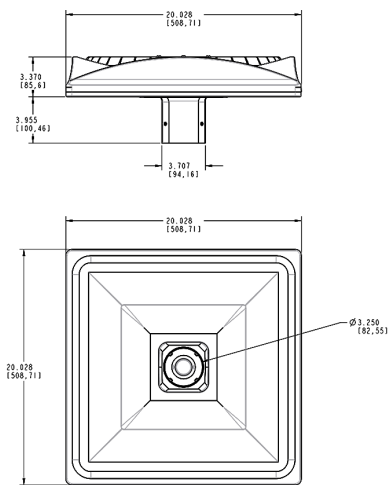

Technical Specifications (continued)

THD:

5.57% at 120V, 9.27% at 277V

Power Factor:

99.4% at 120V, 91.6% at 277V

ALED5S78 with Bi-Level:

Allows 33%-66%-100% output modes

Other

Patents:

The designs of the ALED5S are protected by patents pending in US, Canada, China, Taiwan and Mexico

Warranty:

RAB warrants that our LED products will be free from defects in materials and workmanship for a period of five (5) years from the date of delivery to the end user, including coverage of light output, color stability, driver performance and fixture finish. RAB's warranty is subject to all terms and conditions found at rablighting.com/warranty.

Buy American Act Compliance:

RAB values USA manufacturing! Upon request, RAB may be able to manufacture this product to be compliant with the Buy American Act (BAA). Please contact customer service to request a quote for the product to be made BAA compliant.

Dimensions

Features

- Precision optics deliver uniform, optimal light distribution
- Perfect for parking lots and pathways
- 100,000-Hour LED lifespan