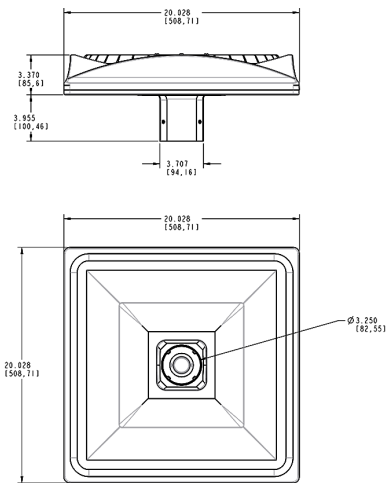

Technical Specifications (continued)

THD:
5.78% at 120V, 9.27% at 277V

Power Factor:
99.5% at 120V, 91.6% at 277V

ALED5S78 with Bi-Level:
Allows 33%-66%-100% output modes

Other

Patents:
The designs of the ALED5S are protected by patents pending in US, Canada, China, Taiwan and Mexico

BAA Compliance:
Click [here](#) for BAA compliance.

Warranty:
RAB warrants that our LED products will be free from defects in materials and workmanship for a period of five (5) years from the date of delivery to the end user, including coverage of light output, color stability, driver performance and fixture finish. RAB's warranty is subject to all terms and conditions found at rablighting.com/warranty.

Buy American Act Compliance:
RAB values USA manufacturing! Upon request, RAB may be able to manufacture this product to be compliant with the Buy American Act (BAA). Please contact customer service to request a quote for the product to be made BAA compliant.

Dimensions

Features

- Precision optics deliver uniform, optimal light distribution
- Perfect for parking lots and pathways
- 100,000-Hour LED lifespan