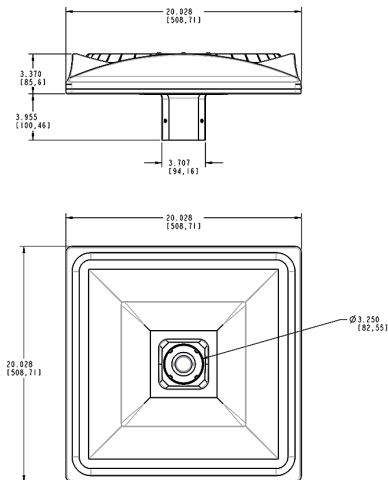

Technical Specifications (continued)

THD:

8.54% at 480V

Power Factor:

98.6% at 480V

ALED5S78 with Dimmable Drive:

Driver includes dimming control for 0-10V dimming systems. Requires separate 0-10V DC dimming circuit. Dims down to 10%.

Other

Patents:

The designs of the ALED5S are protected by patents pending in US, Canada, China, Taiwan and Mexico

Warranty:

RAB warrants that our LED products will be free from defects in materials and workmanship for a period of five (5) years from the date of delivery to the end user, including coverage of light output, color stability, driver performance and fixture finish. RAB's warranty is subject to all terms and conditions found at rablighting.com/warranty.

Buy American Act Compliance:

RAB values USA manufacturing! Upon request, RAB may be able to manufacture this product to be compliant with the Buy American Act (BAA). Please contact customer service to request a quote for the product to be made BAA compliant.

Dimensions

Features

Precision optics deliver uniform, optimal light distribution

Perfect for parking lots and pathways

100,000-Hour LED lifespan