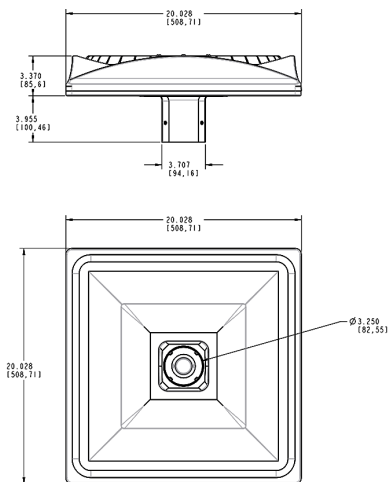

Dimensions

Features

Precision optics deliver uniform, optimal light distribution

Perfect for parking lots and pathways

100,000-Hour LED lifespan

Ordering Matrix

Family	Wattage	Color Temp	Finish	Driver Options	Sensor Options	Other Options
ALED5S	150	Y		/BL		
	78 = 78W 150 = 150W	Blank = 5000K Cool N = 4000K Neutral Y = 3000K Warm	Blank = Bronze W = White	/D10 = 120-277V, 0-10V Dimming /480/D10 = 480V, 0-10V Dimming /BL = Bi-Level	Blank = No Option /PCT = 120-277V Twistlock Photocell /PCT4 = 480V Twistlock Photocell /WS2 = Motion Sensor/Photocell /LC = Lightcloud® Controller /5PR = 5 Pin Receptacle /7PR = 7-Pin Receptacle /7PR/WS2 = 7-Pin Receptacle w/ Motion Sensor	Blank = Standard USA = BAA Compliant