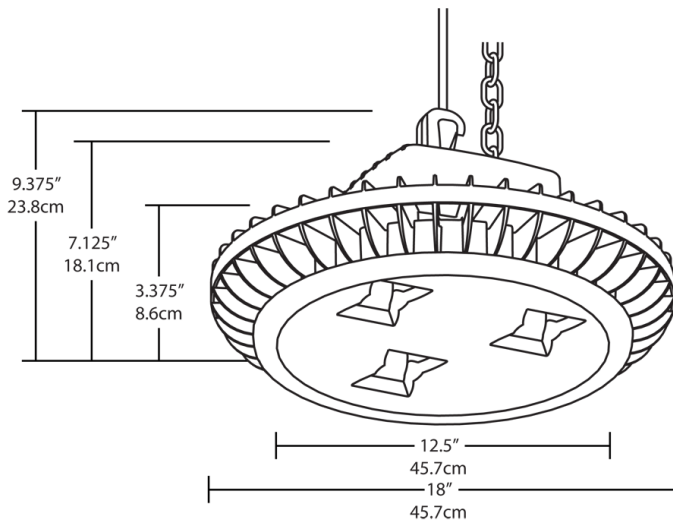

Technical Specifications (continued)

Accessories:

Available accessories include protective polyshield and wire guards, replacement lens and doorframe, and an occupancy sensor. [Click here to see all accessories.](#)

Warranty:

RAB warrants that our LED products will be free from defects in materials and workmanship for a period of five (5) years from the date of delivery to the end user, including coverage of light output, color stability, driver performance and fixture finish. RAB's warranty is subject to all terms and conditions found at rablighting.com/warranty.

Buy American Act Compliance:

RAB values USA manufacturing! Upon request, RAB may be able to manufacture this product to be compliant with the Buy American Act (BAA). Please contact customer service to request a quote for the product to be made BAA compliant.

Dimensions

Features

- Efficient, aisle-shaped, vertical illumination
- Eliminates hot spots on higher shelves that can cause glare, improving overall visibility
- 100,000-hour LED lifespan
- 5-Year, No-Compromise Warranty

Ordering Matrix

Family	Wattage	Color Temp	Finish	Driver Option
AISLED	78	N	W	/BL

78 = 78W   **Blank = 5000K Cool**   **W = White**
N = 4000K Neutral
Y = 3000K Warm

Blank = No Option
/BL = Bi-Level
/D10 = 0-10V Dimming
/LC = Lightcloud® Controller
/D10/LC = 0-10V Dimming w/ Lightcloud®