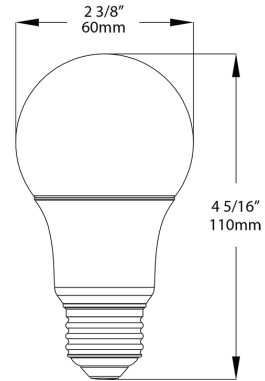

Note:

All values are typical (tolerance +/- 10%)

Case and Pallet Dimensions

	QTY	LENGTH (in)	WIDTH (in)	HEIGHT (in)
CASE	12	10	7.6	5
PALLET	3456	45.4	40	46.1

Dimension

Light Distribution