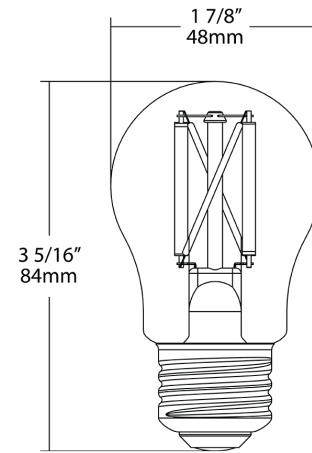

UPC: 192552007375

Weight: 0.0 lbs

Project:	Type:
Prepared By:	Date:

Technical Specifications

Performance

Product Type:

Decorative

Input Wattage:

Construction

Bulb Shape:

A15

Base Type:

E26 Edison

Endcap Material:

Aluminum

Enclosure Material:

Case and Pallet Dimensions

	QTY	LENGTH (in)	WIDTH (in)	HEIGHT (in)
CASE	12	9	6.8	5
PALLET	0	0	0	0

Dimension

Features

- Replacement for conventional decorative lamps
- Filament LED construction gives a unique traditional look and feel for decorative and ambient applications
- Produces rich and vibrant colors, >90CRI
- Rated for use in enclosed and open fixtures in dry and damp locations
- Longer lifespan compared to legacy equivalents minimizes replacement and maintenance costs
- ENERGY STAR Compliant, UL Listed
- Smooth uniform dimming down to 10% (See Dimmer Compatibility List)