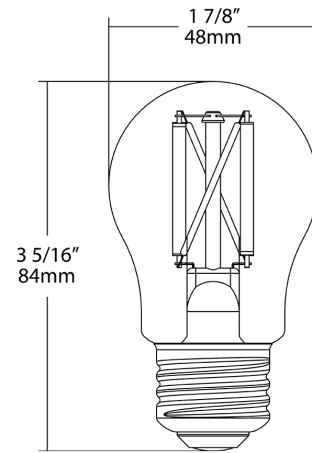

UPC: 192552007368

Weight: 0.0 lbs

Project:	Type:
Prepared By:	Date:

Technical Specifications

Performance

Product Type:

Decorative

Input Wattage:

Construction

Bulb Shape:

A15

Base Type:

E26 Edison

Endcap Material:

Aluminum

Enclosure Material:

Case and Pallet Dimensions

	QTY	LENGTH (in)	WIDTH (in)	HEIGHT (in)
CASE	12	9	6.8	5
PALLET	0	0	0	0

Dimension

Features

- Replacement for conventional decorative lamps
- Filament LED construction gives a unique traditional look and feel for decorative and ambient applications
- Produces rich and vibrant colors, >90CRI
- Rated for use in enclosed and open fixtures in dry and damp locations
- Longer lifespan compared to legacy equivalents minimizes replacement and maintenance costs
- ENERGY STAR Compliant, UL Listed
- Smooth uniform dimming down to 10% (See Dimmer Compatibility List)