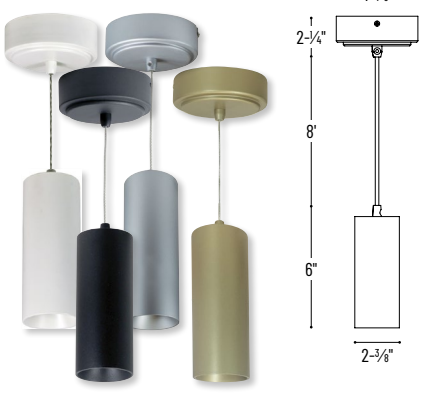

SPECIFICATION

Construction: Extruded aluminum cylinder with aluminum vented top. Driver is mounted in the canopy to dissipate heat away from the LED module and extend life expectancy.

Reflector: Deep set reflector for minimal aperture brightness. Reflector finish matches cylinder finish.

ACCESSORIES

Cylinders are compatible with accessories (pendant cones, decorative translucent collars or opaque snoots). Pendant cones can be added in the field for a decorative appearance in a variety of finishes. Translucent collars color the aperture with the specified color while producing white general light. Opaque snoots greatly reduce aperture brightness while preserving light output. (Note: black snoot will reduce light).

NYLM-2ST
Stem Mounted

NYLM-2SC
Surface Mounted

NYLM-2C
Cable Mounted

2" iLENE LED Mini Cylinder

| Mounting Option | CCT | Finish | Input Voltage / Dimming | Stem Length |
|---------------------------|--------------------------|------------------------------|---|-----------------------|
| NYLM-2ST = Stem | 27X = 2700K | BB = Black | LE3A = 120V input; Triac/ELV | /12 = 12" (1') |
| | 30X = 3000K | SS = Silver | LE4A = 120-277V input; Triac/ELV/0-10V | /24 = 24" (2') |
| | 35X = 3500K | WW = White | | /36 = 36" (3') |
| | 40X = 4000K | | | /48 = 48" (4') |
| | CDX = Comfort Dim | | | /60 = 60" (5') |
| NYLM-2C = Cable | 27X = 2700K | BB = Black | LE3A = 120V input; Triac/ELV | /72 = 72" (6') |
| NYLM-2SC = Surface | 30X = 3000K | CHCH = Champagne Haze | LE4A = 120-277V input; Triac/ELV/0-10V | /84 = 84" (7') |
| | 35X = 3500K | SS = Silver | | |
| | 40X = 4000K | WW = White | | |
| | CDX = Comfort Dim | | | |