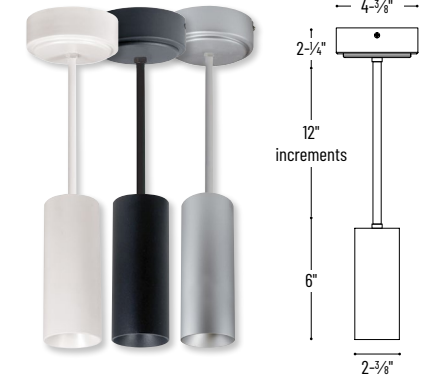

SPECIFICATION

Construction: Extruded aluminum cylinder with aluminum vented top. Driver is mounted in the canopy to dissipate heat away from the LED module and extend life expectancy.

Reflector: Deep set reflector for minimal aperture brightness. Reflector finish matches cylinder finish.

ACCESSORIES

Cylinders are compatible with accessories (pendant cones, decorative translucent collars or opaque snoots). Pendant cones can be added in the field for a decorative appearance in a variety of finishes. Translucent collars color the aperture with the specified color while producing white general light. Opaque snoots greatly reduce aperture brightness while preserving light output. (Note: black snoot will reduce light).

NYLM-2ST
Stem Mounted

NYLM-2SC
Surface Mounted

NYLM-2C
Cable Mounted

2" iLENE LED Mini Cylinder

| Mounting Option | CCT | Finish | Input Voltage / Dimming | Stem Length |
|---------------------------|--------------------------|------------------------------|---|-----------------------|
| NYLM-2ST = Stem | 27X = 2700K | BB = Black | LE3A = 120V input; Triac/ELV | /12 = 12" (1') |
| | 30X = 3000K | SS = Silver | LE4A = 120-277V input; Triac/ELV/0-10V | /24 = 24" (2') |
| | 35X = 3500K | WW = White | | /36 = 36" (3') |
| | 40X = 4000K | | | /48 = 48" (4') |
| | CDX = Comfort Dim | | | /60 = 60" (5') |
| NYLM-2C = Cable | 27X = 2700K | BB = Black | LE3A = 120V input; Triac/ELV | /72 = 72" (6') |
| NYLM-2SC = Surface | 30X = 3000K | CHCH = Champagne Haze | LE4A = 120-277V input; Triac/ELV/0-10V | /84 = 84" (7') |
| | 35X = 3500K | SS = Silver | | |
| | 40X = 4000K | WW = White | | |
| | CDX = Comfort Dim | | | |