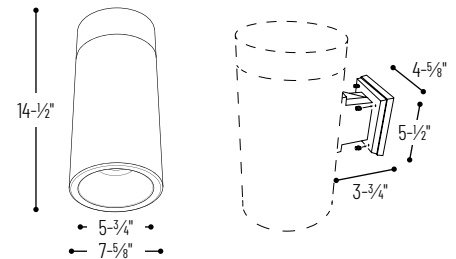

NYLD2-6P
Pendant Mounted

NYLD2-6S
Surface Mounted

NYLD2-6W
Wall Mounted

PRODUCT DIMENSIONS

6" Cobalt Cylinder

Mounting Type	Lumen / Wattage	Trim Type	Color Temp	Reflector / Flange Finish	Cyl. Finish	Dimming	Cable Mount Only	Optional Emergency
NYLD2-6P = Stem	075 = 750lm / 10W	1 = Reflector	27 = 2700K	BB = Black / Black	B = Black	(blank) = 120V Triac/ELV	(blank) = Not Applicable	(blank) = Not Compatible
NYLD2-6C = Cable	10 = 1000lm / 12W	2 = Baffle	30 = 3000K	BW = Black / White	W = White	4 = 120V 0-10V/Triac/ELV 277V 0-10V	AC = Aircraft cable	/PEM = Pre-wired for Emergency
NYLD2-6S = Surface			35 = 3500K	BZ = Bronze / Bronze			(blank) = Not Applicable	/PEM = Pre-wired for Emergency
NYLD2-6W = Wall Mount			40 = 4000K	CO ¹ = Copper / Copper				
				DW ¹ = Diffused / White				
				HZW ¹ = Haze / White				
				MPW = Matte Powder White				
				NN = Natural Metal				
				WW = White / White				