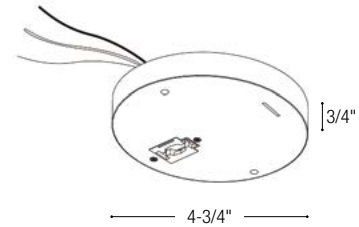

NT-379

Round Monopoint Canopy for Aiden (NTE-850)

PRODUCT DESCRIPTION

Round canopy used to cover junction box and power an Aiden track head (NTE-850)

CONSTRUCTION

Die-cast with high-temperature impact resistant thermoplastic insulator, supporting electrical contacts.

Mounting: Mounts directly to junction box with included screws.

Finish: Available in black, silver or white

ELECTRICAL

Voltage: 120V

Dimming: Triac/ELV dimming

COMPATIBLE TRACK HEADS

Compatible with track heads below

CATALOG NO.	DESCRIPTION
NTE-850	Aiden 720lm LED Track Head

LISTING

cULus Listed for Dry Locations

PRODUCT IMAGES AND DIMENSIONS

Round Monopoint Canopy for Aiden Track Head (NTE-850)

Series	Finish
NT-379	B = Black
	S = Silver
	W = White