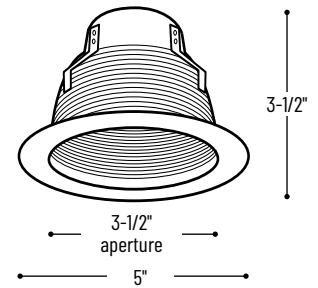

### FEATURES

**Trim:** Precision spun 0.040 aluminum baffle with deep grooves to reduce aperture glare rated for wet location when used with compatible housings.

**Mounting:** Trim includes three trim clips that securely mount trim in housing.

### LABELS AND LISTINGS

\* cULus Listed for Wet Location when used with compatible housing

### PRODUCT IMAGES & DIMENSIONS

NS-76BZ

NS-76W