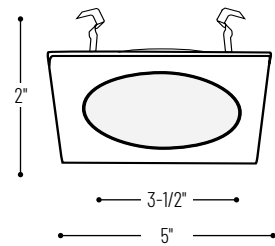

NS-4926

4" Frosted Flat Lens Reflector with Square Trim

Type _____

Project _____

Catalog No. _____

Notes _____

FEATURES

Trim: 4" High grade frosted flat lens attached to square metal trim.

Mounting: Trim includes three trim clips that securely mount trim in housing.

COMPATIBLE LAMP / HOUSINGS

Line Voltage:

50W R20/PAR20 max. (NS-4010AT; NSIC-4010AT; NSR-4040AT; NSRIC-4040AT)
See individual housing specification sheets for more information.

LABELS AND LISTINGS

* cULus Listed for Damp Location when used with compatible housing

PRODUCT IMAGES & DIMENSIONS

4" Frosted Flat Lens Reflector with Square Trim

Catalog No.

NS-4926W = 4" Frosted Flat Lens Reflector with White Square Trim

Example: **NS-4926W** = 4" Frosted Flat Lens Reflector with White Square Trim