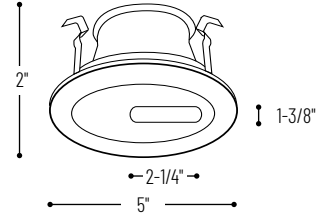

NS-47

4" Adjustable Slot Aperture

Type _____

Project _____

Catalog No. _____

Notes _____

FEATURES

Trim: Metal trim with 1-3/8" x 2-1/4" slot aperture that can rotate 358° horizontally. Separate trim ring available in metal, may also be used with custom combination of plastic or metal ring finishes.

Mounting: Trim includes three trim clips that securely mount trim in housing.

COMPATIBLE LAMP / HOUSINGS

Line Voltage:

50W R20/PAR20 max. (NS-401QAT; NSIC-401QAT; NSR-404QAT; NSRIC-404QAT)

See individual housing specification sheets for more information.

LABELS AND LISTINGS

* cULus Listed for Damp Location when used with compatible housing

PRODUCT IMAGES & DIMENSIONS

NS-47

4" Adjustable Slot Aperture

Catalog No.

NS-47 = 4" White Adjustable Slot Aperture

Compatible Housings

Example: NS-47 = 4" White Adjustable Slot Aperture