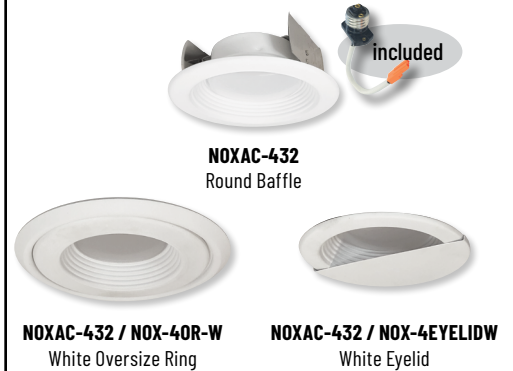

LABELS AND LISTINGS

- 700lm luminaires are cULus classified for Wet Locations
- 1000lm luminaires are eTLus classified for Wet Locations
- ENERGY STAR certified
- 5-Year Limited Warranty
- Meets ASTM-E283 Air-Tight requirements
- FCC compliant
- Certified to the high efficacy requirements of California Title 24 JA8-2022

Type

Project

Catalog No.

Notes

Performance Data

Part Number	(blank) Lumens	/HL Lumens	CCT
NOXAC-43127WW	-	971lm	2700K
NOXAC-43130WW	-	952lm	3000K
NOXAC-43135WW	723lm	969lm	3500K
NOXAC-43140WW	714lm	1025lm	4000K
NOXAC-43150WW	733lm	1018lm	5000K

Delivered lumens will vary depending on trim type

PRODUCT IMAGES AND DIMENSIONS

4" AC Onyx LED Retrofit Baffle

Lumens / Wattage / Color Temperature / Finish

- NOXAC-43235WW** = 723lm / 10.5W / 3000K, White
- NOXAC-43240WW** = 714lm / 10.5W / 3000K, White
- NOXAC-43250WW** = 733lm / 10.5W / 3000K, White
- NOXAC-43227WW/HL** = 971lm / 15W / 2700K, White
- NOXAC-43230WW/HL** = 952lm / 15W / 3000K, White
- NOXAC-43235WW/HL** = 969lm / 15W / 3500K, White
- NOXAC-43240WW/HL** = 1025lm / 15W / 4000K, White
- NOXAC-43250WW/HL** = 1018lm / 15W / 5000K, White

Optional Accessories

Description

- NOX-4EYELIDW** = 4" Round White Eyelid
- NOX-4OR-W** = 4" Round White Oversize Ring
- NRA-21ISM** = Medium base screw-in socket (included w/ each)
- NRA-212SM** = Socket adapter for use with GU24 housings