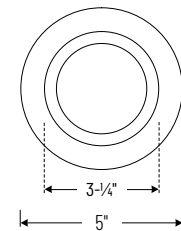

PRODUCT IMAGES AND DIMENSIONS

4" AC Onyx LED Retrofit Baffle

Lumens / Wattage / Color Temperature / Finish

- **NOXAC-43235WW** = 723lm / 10.5W / 3000K, White
- **NOXAC-43240WW** = 714lm / 10.5W / 3000K, White
- **NOXAC-43250WW** = 733lm / 10.5W / 3000K, White
- **NOXAC-43227WW/HL** = 971lm / 15W / 2700K, White
- **NOXAC-43230WW/HL** = 952lm / 15W / 3000K, White
- **NOXAC-43235WW/HL** = 969lm / 15W / 3500K, White
- **NOXAC-43240WW/HL** = 1025lm / 15W / 4000K, White
- **NOXAC-43250WW/HL** = 1018lm / 15W / 5000K, White

Optional Accessories

Description

- **NOX-4EYELIDW** = 4" Round White Eyelid
- **NOX-4OR-W** = 4" Round White Oversize Ring
- **NRA-21ISM** = Medium base screw-in socket (included w/ each)
- **NRA-212SM** = Socket adapter for use with GU24 housings

Example: **NOXAC-43230WW/HL** = 4" AC Onyx LED Round Retrofit Baffle, 3000K, White Baffle / White Flange, 952lm / 15W