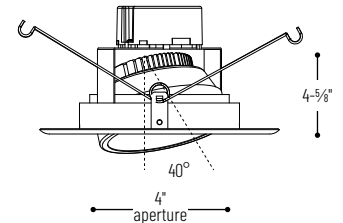

5"/6" Onyx Adjustable LED Retrofit

Color Temperature / Finish

NOX-563427WW = 2700K / White

NOX-563430WW = 3000K / White

NOX-563440WW = 4000K / White

Optional Accessories

Description

NOX-560R-W = 5"/6" Round Oversize Ring, White

NRA-21ISM = Medium base screw-in socket (included w/luminaire)

NRA-212SM = Socket adapter for use with GU24 housing

Example: **NOX-563440WW** = 5"/6" Onyx Round Adjustable LED Retrofit, 4000K, White finish