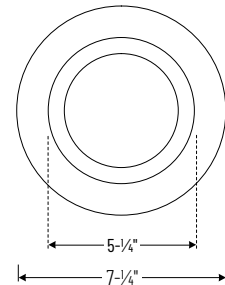

PRODUCT IMAGES AND DIMENSIONS

NOX-5631WW
White Reflector, White Flange

NOX-5631WW / NOX-56EYELIDW
White Eyelid

NOX-5631WW / NOX-56OR-W
White Oversize Ring

5"/6" Onyx Retrofit Reflectors

Lumens / Wattage / Color Temperature / Finish

NOX-56315WW/12 = 1200lm / 17.5W / 3500K / White

NOX-56315OWW = 750lm / 12.5W / 5000K / White

NOX-56315OWW/12 = 1200lm / 17.5W / 5000K / White

Optional Accessories

Description

NOX-56EYELIDW = 5"/6" Round Eyelid, White