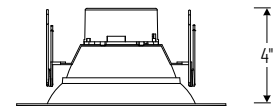

PRODUCT IMAGES AND DIMENSIONS

NOX-5631WW
White Reflector, White Flange

NOX-5631WW / NOX-56EYELIDW
White Eyelid

NOX-5631WW / NOX-56OR-W
White Oversize Ring

5"/6" Onyx Retrofit Reflectors

Lumens / Wattage / Color Temperature / Finish