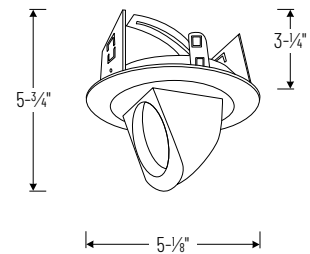

### FEATURES

**Trim:** Metal trim with fully adjustable elbow can be adjusted up 358° horizontally and 70° vertically. Adjustable elbow allows lamp to be front loaded into trim.

**Mounting:** Trim includes two blades that securely mount trim in housing.

### Product Images and Dimensions

**NL-470W**  
White Metal