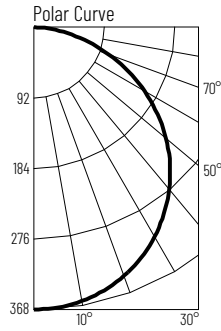

# PHOTOMETRICS

### Test Information

Test Number: NTS134R1  
 Part Number: NELOCAC-6RL130W  
 Beam Spread: 114° Flood  
 Lumens: 1084lm  
 Wattage: 13.96W  
 Efficacy: 78lpw  
 CCT / CRI: 3000K / 80 CRI  
 Spacing Criteria (0°-180°): 1.3  
 Spacing Criteria (90°-270°): 1.3