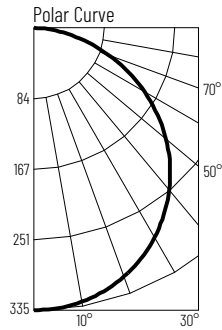

Illuminance at a Distance

Distance from Luminaire	FC at Nadir	Beam Diameter
4'	20.9fc	12'-7"
6'	9.3fc	19'
8'	5.2fc	25'-4"
10'	3.3fc	31'-7"
12'	2.3fc	37'-11"

Zonal Lumen Summary

Zone	Lumens	% Luminaire
0-30	263	26.3
0-40	433	43.4
0-60	772	77.3
0-90	992	99.4
90-180	6	1
0-180	998	100

Candela Table

Vertical Angles	Candela
0	334
5	333
15	322
25	300
35	268
45	225

Lumen Output Multipliers

Color Temperature: 2700K (0.98), 3000K (1.00), 3500K (1.03), 4000K (1.17), 5000K (1.06)