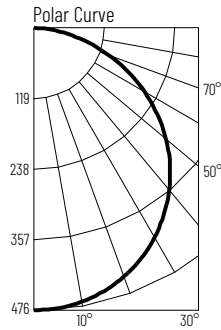

Illuminance at a Distance

Distance from Luminaire	FC at Nadir	Beam Diameter
4'	29.6fc	12'-10"
6'	13.2fc	19'-2"
8'	7.4fc	25'-6"
10'	4.7fc	31'-11"
12'	3.3fc	38'-4"

Zonal Lumen Summary

Zone	Lumens	% Luminaire
0-30	373	26.1
0-40	615	43
0-60	1100	77
0-90	1420	99.4
90-180	8	1
0-180	1428	100

Candela Table

Vertical Angles	Candela
0	474
5	470
15	453
25	423
35	377
45	316

Lumen Output Multipliers

Color Temperature: 2700K (0.95), 3000K (1.00), 3500K (1.14), 4000K (1.2), 5000K (1.14)