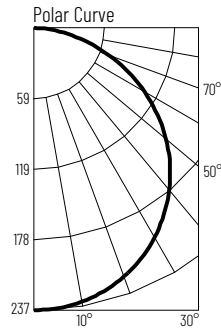

Illuminance at a Distance

Distance from Luminaire	FC at Nadir	Beam Diameter
4'	14.8fc	12'-7"
6'	6.6fc	18'-11"
8'	3.7fc	25'-2"
10'	2.4fc	31'-6"
12'	1.7fc	37'-10"

Zonal Lumen Summary

Zone	Lumens	% Luminaire
0-30	186	26.3
0-40	306	43.3
0-60	547	77.2
0-90	704	99.4
90-180	4	0.6
0-180	708	100

Candela Table

Vertical Angles	Candela
0	237
5	236
15	228
25	314
35	191
45	160

Lumen Output Multipliers

Color Temperature: 2700K (0.94), 3000K (1.00), 3500K (0.99), 4000K (1.03), 5000K (0.99)