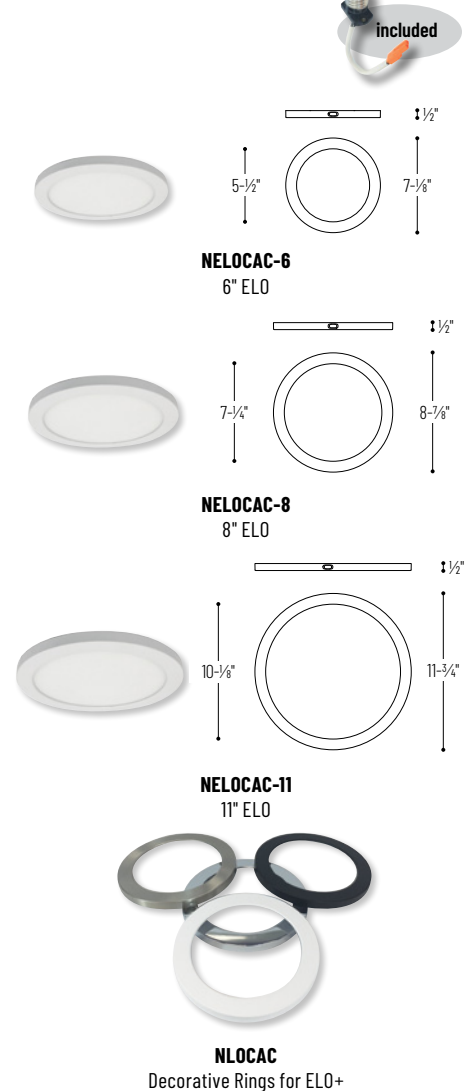

ELECTRICAL

Input Voltage: 120V

Lumens / Wattage: See chart below

Color Temperature: See chart below

Color Rendering Index: See chart below

Operating Temperature: 0-45°C

Dimming: Triac or ELV

[Click Here](#) or check complete dimmer list at www.NoraLighting.com in the "Compatibility" page under "Resources" tab

ACCESSORIES

Decorative Rings: ELO+ Series includes an integral magnet to mount optional decorative rings seamlessly. Finishes include black, brushed nickel, chrome or matte powder white in 6", 8" or 11" sizes.

* Optional decorative rings are held in place with integral magnets. Installations that might have heavy vibrations should be tested.

LABELS AND LISTINGS

- cETLus Listed for Damp Location
- cETLus classified for retrofit
- ENERGY STAR® certified
- FCC certified
- 5-Year Limited Warranty
- Certified to the high efficacy requirements of California Title 24 JA8-2019 (ELO+ only)
- Suitable for use in closets when installed in accordance to NEC Section 410.16 (A)(1) and 410.16 (C)(1)

Size	NELOCAC-6RP	NELOCAC-8RP	NELOCAC-11RP	NELOCAC-6RL1	NELOCAC-8R	NELOCAC-11R
Lumens / Wattage	700lm / 12W	1100lm / 18W	1700lm / 24W	1080lm / 15W	1100lm / 18W	1700lm / 24W
Color Temperature	2700K, 3000K, 3500K, 4000K, 5000K			3000K		
Color Rendering Index	90+ CRI			80+ CRI		

PRODUCT IMAGES & DIMENSIONS

ELO and ELO+ LED Surface Mount Luminaire

	Size / Lumens / Wattage	Color Temperature / CRI	Finish
ELO+	NELOCAC-6RP = 6" ELO+ / 700lm / 12W	927 = 2700K / 90+ CRI	W = White
	NELOCAC-8RP = 8" ELO+ / 1100lm / 18W	930 = 3000K / 90+ CRI	
	NELOCAC-11RP = 11" ELO+ / 1700lm / 24W	935 = 3500K / 90+ CRI	
		940 = 4000K / 90+ CRI	
		950 = 5000K / 90+ CRI	
ELO	NELOCAC-6RL1 = 6" ELO / 1080lm / 15W	30 = 3000K / 80+ CRI	W = White
	NELOCAC-8R = 8" ELO / 1100lm / 18W		
	NELOCAC-11R = 11" ELO / 1700lm / 24W		

Optional Accessories

Description	Decorative Ring Finish
NLOCAC-6R = 6" Ring for ELO+ only	B = Black
NLOCAC-8R = 8" Ring for ELO+ only	BN = Brushed Nickel
NLOCAC-11R = 11" Ring for ELO+ only	CH = Chrome
	MPW = Matte Powder White

Example: **NELOCAC-8RP930W** = 8" ELO+ LED Surface Mount Luminaire, 3000K / 90+ CRI, White finish