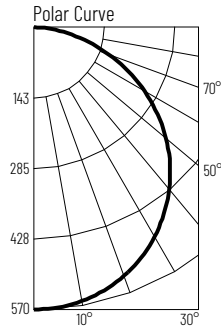

### Test Information

Test Number: NTR1258  
 Part Number: NELOCAC-11R30W  
 Beam Spread: 115° Flood  
 Lumens: 1720lm  
 Wattage: 22.85W  
 Efficacy: 75lpw  
 CCT / CRI: 3000K / 80 CRI  
 Spacing Criteria (0°-180°): 1.3  
 Spacing Criteria (90°-270°): 1.28