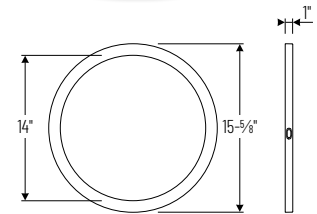

Type

Project

Catalog No.

Notes

Performance Data

Part Number	Lumens	CCT
NELOCAC-16R927W	1738lm	2700K
NELOCAC-16R930W	1922lm	3000K
NELOCAC-16R940W	2097lm	4000K

PRODUCT IMAGES & DIMENSIONS

NELOCAC-16R
16" ELO