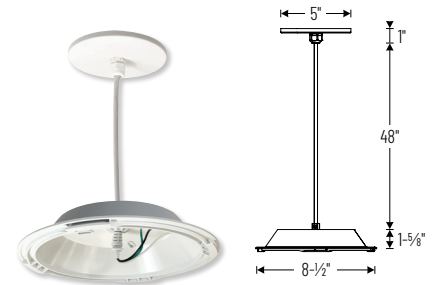

NELOCAC-16R

16" ELO LED Surface Mount Luminaire

Source: 20W LED
2100lm

PRODUCT DESCRIPTION

16" ELO LED Surface Mount is a thin 1" luminaire that mounts easily over a standard or fire rated junction boxes.

Type

Project

Catalog No.

Notes

Performance Data

Part Number	Lumens	CCT
NELOCAC-16R927W	1738lm	2700K
NELOCAC-16R930W	1922lm	3000K
NELOCAC-16R940W	2097lm	4000K

PRODUCT IMAGES & DIMENSIONS

NELOCAC-16R
16" ELO

NELOCAC-16PK
Pendant Kit

NELOCAC-16ST
Stem Kit

16" ELO LED Surface Mount Luminaire

CCT / CRI / Finish

NELOCAC-16R927W = 2700K / 90+ CRI / White Finish

NELOCAC-16R930B = 3000K / 90+ CRI / Black Finish

NELOCAC-16R930W = 3000K / 90+ CRI / White Finish