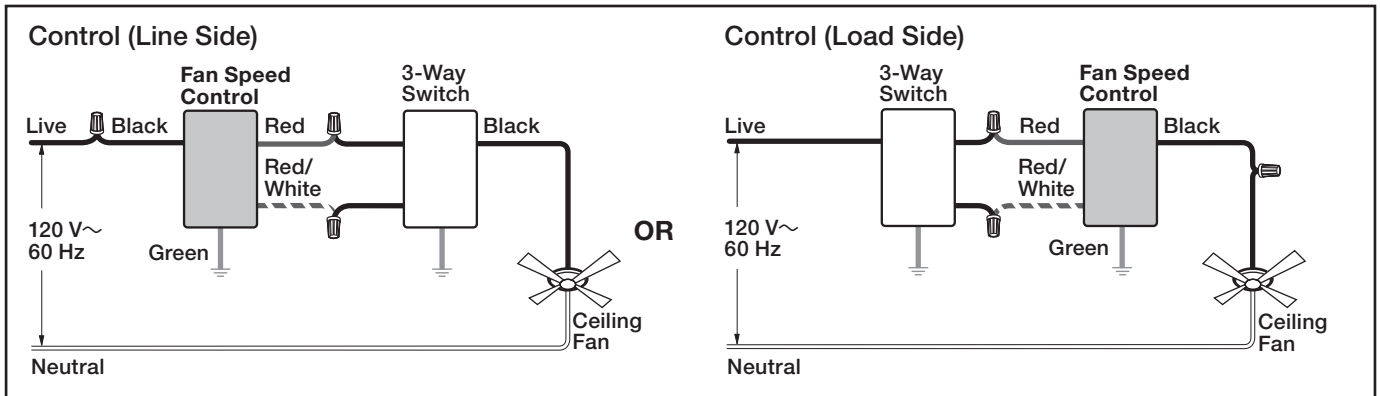

3-Way Wiring