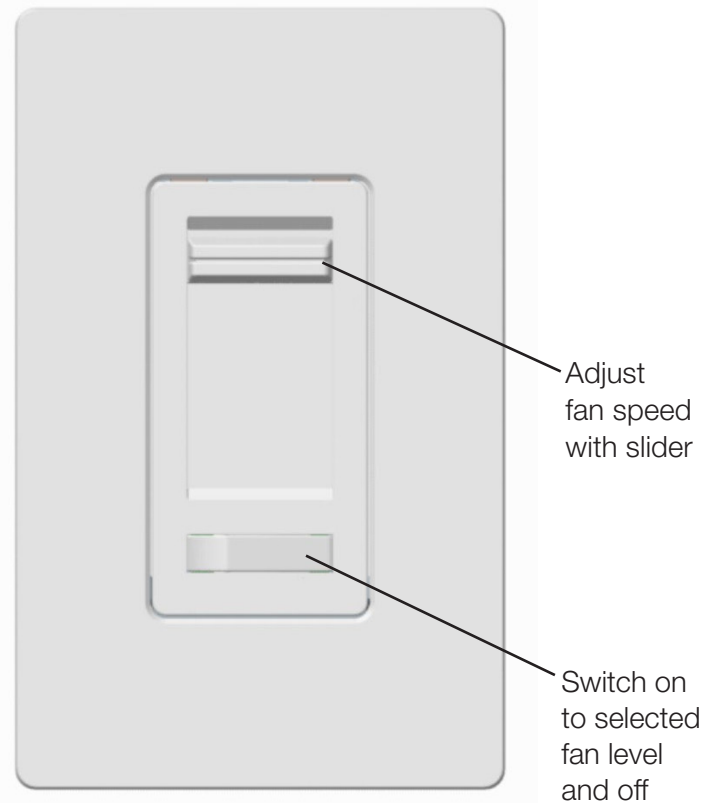

Luméa Quiet Fan Speed Control

Captive knob slide control with an easy to use rocker switch.

Product Family Features

- On/off rocker switch with a captive slider for a standard designer wallplate opening
- Switch returns fan to previous level
- Uses standard single-pole or 3-way wiring for easy installation in any home
- 100% factory tested
- Coordinating Claro and Stainless Steel wallplates available separately
- Available in select Claro gloss colors

Product Specific Features

- Quiet 3-speed control for use with one ceiling paddle fan
- Makes fan operate quieter
- Not for use with DC motor fans

Gloss Colors

Add color suffix to model #

Example: LEFSQ-FH-WH

WH	White
IV	Ivory
LA	Light Almond

Wallplate sold separately

Model Numbers

LEFSQ-FH-XX¹ Single-pole/3-way², 3-speed 1.5 A

LEFSQ-FH-XX-C³ Single-pole/3-way², 3-speed 1.5 A

Notes:

¹ XX Gloss color codes, see section at left