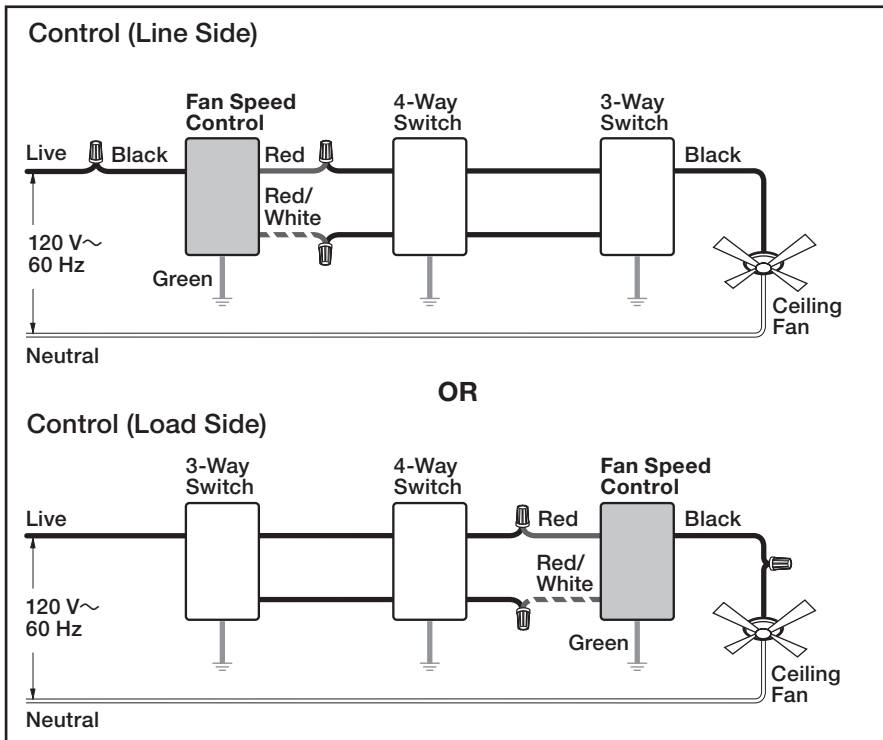

Job Name:	Model Numbers:
Job Number:	

Wiring Diagrams

Single-Pole Wiring

Note: Luméa Quiet Fan Speed Controls are designed to control ceiling fan motors only.

Do not use to control ceiling fan lighting or lighting fixtures.

3-Way Wiring

4-Way Wiring

Lutron, Lutron, Luméa and Claro are trademarks of Lutron Electronics Co., Inc., registered in the U.S. and other countries.

Job Name:	Model Numbers:
Job Number:	