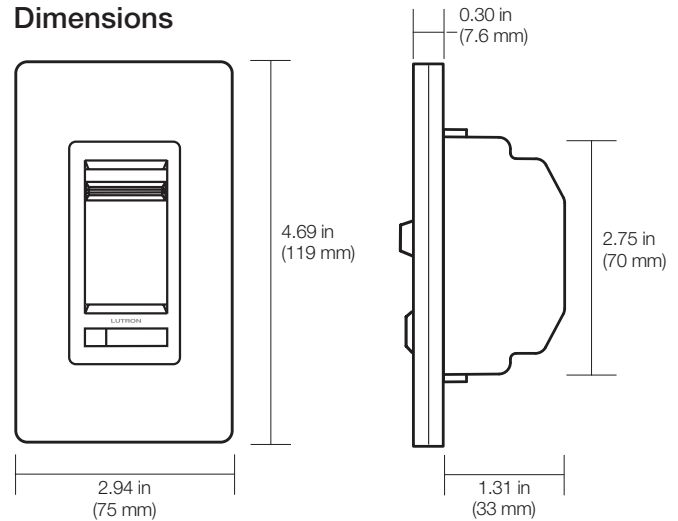

Fan Speed Control Capacity

- No derating required

Dimensions

Note: Requires a U.S. wallbox. 2 ½ in (64 mm) deep minimum.

Warranty

- 1 Year Limited Warranty
For additional Warranty information, please visit www.lutron.com/TechnicalDocumentLibrary/369-119_Wallbox_Warranty.pdf