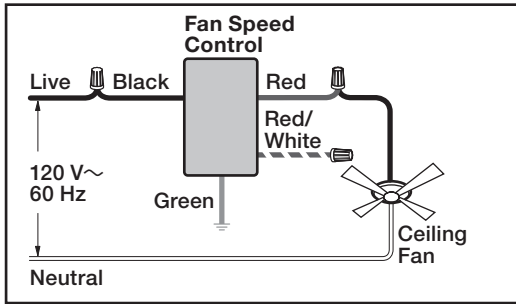

Fan Speed Control Capacity

- No derating required

Dimensions

Note: Requires a U.S. wallbox. 2 ½ in (64 mm) deep minimum.

Warranty

- 1 Year Limited Warranty
For additional Warranty information, please visit www.lutron.com/TechnicalDocumentLibrary/369-119_Wallbox_Warranty.pdf

Job Name:	Model Numbers:
Job Number:	

Wiring Diagrams

Single-Pole Wiring

Note: Luméa Quiet Fan Speed Controls are designed to control ceiling fan motors only.

Do not use to control ceiling fan lighting or lighting fixtures.