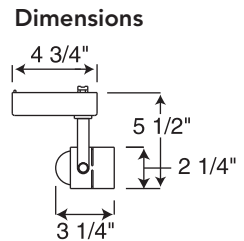

Cylinder

Catalog #	Finish	Lamp
R701WH	White	12V, 20-50W MR16
R701BL	Black	

Complete fixture includes 12V 50VA solid state electronic transformer.

Light Control Accessories

For Fixture:	R701
Color Filters	T741-6
Dichroic Lenses	T7401-18
UV Filter	T7422
Uniformity Lens	T7421
Diffuse Spread Lens	T7420
Linear Spread Lens	T7478
Prismatic Spread Lens	T7477
Hexcell Louver	T7459BL