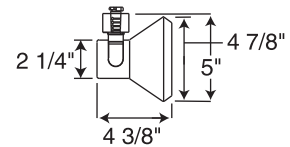

Catalog #
R551WH
R551BL
R551SC

Finish
White
Black
Satin Chrome

Lamp
35-50W PAR20

Dimensions

Catalog #
R552WH
R552BL
R552SC

Finish
White
Black
Satin Chrome

Lamp
35-75W PAR30

Dimensions

Catalog #
R531WH
R531BL
R531SC

Finish
White
Black
Satin Chrome

Lamp
35-50W PAR20

Dimensions

Catalog #
R532WH
R532BL
R532SC

Finish
White
Black
Satin Chrome

Lamp
35-75W PAR30

Dimensions