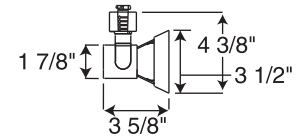

Catalog #
R551WH
R551BL
R551SC

Finish
White
Black
Satin Chrome

Lamp
35-50W PAR20

Dimensions

Catalog #
R552WH
R552BL
R552SC

Finish
White
Black
Satin Chrome

Lamp
35-75W PAR30

Dimensions

Catalog #
R531WH
R531BL
R531SC

Finish
White
Black
Satin Chrome

Lamp
35-50W PAR20

Dimensions

Catalog #
R532WH
R532BL
R532SC

Finish
White
Black
Satin Chrome

Lamp
35-75W PAR30

Dimensions