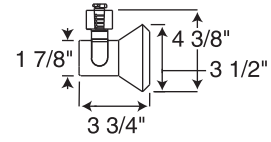

Catalog #
R551WH
R551BL
R551SC

Finish
White
Black
Satin Chrome

Lamp
35-50W PAR20

Dimensions

Catalog #
R552WH
R552BL
R552SC

Finish
White
Black
Satin Chrome

Lamp
35-75W PAR30

Dimensions

Catalog #
R531WH
R531BL
R531SC

Finish
White
Black
Satin Chrome

Lamp
35-50W PAR20

Dimensions

Catalog #
R532WH
R532BL
R532SC

Finish
White
Black
Satin Chrome

Lamp
35-75W PAR30

Dimensions