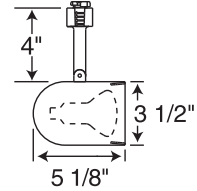

Dimensions

Catalog #
R500WH
R500BL

Finish
White/No Baffle
Black/No Baffle

Lamp
30-50W R20/
35-50W PAR20

Dimensions

Catalog #
R501W-WH
R501B-WH
R501B-BL
R501B-PB

Finish
White/White Baffle
White/Black Baffle
Black/Black Baffle
Polished Brass/Black Baffle

Lamp
30-50W R20/
35-50W PAR20

Dimensions

Catalog #
R502W-WH
R502B-WH
R502B-BL

Finish
White/White Baffle
White/Black Baffle
Black/Black Baffle

Lamp
45-65W BR30/
35-75W PAR30L

Dimensions

Trac-Lites™