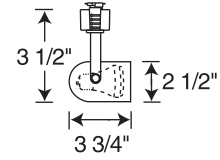

Round Back Cylinders

The timeless round back shape accepts a range of R, BR, MR and PAR lamps and provides deep lamp shielding.

Catalog #
R712WH
R712BL

Finish
White/Black Bezel
Black/Black Bezel

Lamp
120V, 35-50W PAR16/
MR16 GU10

Dimensions

Catalog #
R500WH
R500BL

Finish
White/No Baffle
Black/No Baffle

Lamp
30-50W R20/
35-50W PAR20

Dimensions

Catalog #
R501W-WH
R501B-WH
R501B-BL
R501B-PB

Finish
White/White Baffle
White/Black Baffle
Black/Black Baffle
Polished Brass/Black Baffle

Lamp
30-50W R20/
35-50W PAR20

Dimensions

Catalog #
R502W-WH
R502B-WH
R502B-BL

Finish
White/White Baffle
White/Black Baffle
Black/Black Baffle

Lamp
45-65W BR30/
35-75W PAR30L

Dimensions

Trac-Lites™