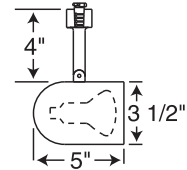

Dimensions

Catalog #
R500WH
R500BL

Finish
White/No Baffle
Black/No Baffle

Lamp
30-50W R20/
35-50W PAR20

Dimensions

Catalog #
R501W-WH
R501B-WH
R501B-BL
R501B-PB

Finish
White/White Baffle
White/Black Baffle
Black/Black Baffle
Polished Brass/Black Baffle

Lamp
30-50W R20/
35-50W PAR20

Dimensions

Catalog #
R502W-WH
R502B-WH
R502B-BL

Finish
White/White Baffle
White/Black Baffle
Black/Black Baffle

Lamp
45-65W BR30/
35-75W PAR30L

Dimensions

Trac-Lites™