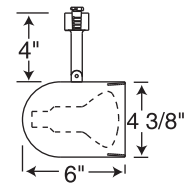

Dimensions

Catalog #
R500WH
R500BL

Finish
White/No Baffle
Black/No Baffle

Lamp
30-50W R20/
35-50W PAR20

Dimensions

Catalog #
R501W-WH
R501B-WH
R501B-BL
R501B-PB

Finish
White/White Baffle
White/Black Baffle
Black/Black Baffle
Polished Brass/Black Baffle

Lamp
30-50W R20/
35-50W PAR20

Dimensions

Catalog #
R502W-WH
R502B-WH
R502B-BL

Finish
White/White Baffle
White/Black Baffle
Black/Black Baffle

Lamp
45-65W BR30/
35-75W PAR30L

Dimensions

Trac-Lites™