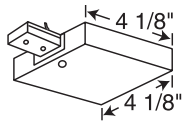

Electrical Feeds

Dimensions

Catalog

R36WH
R36BL
R36SL

NEW

Finish

White
Black
Silver

Description

- Wiring compartment contains standard 1/2" K.O.'s
- Feeds Trac from above when T-Bar is directly above Trac

T-Bar End Feed

Dimensions

Catalog

R29WH
R29BL
R29SL

NEW

Finish

White
Black
Silver

Description

- Permits mounting at any point along Trac at outlet box
- Includes floating connector, outlet box cover, and Trac dead end

Floating Electrical Feed

Dimensions

Catalog

R22WH
R22BL
R22SL

NEW

Finish

White
Black
Silver

Description

- 15' 2-wire white cord
- Includes surface wire retainers and in-line switch
- 7 Amp maximum
- Not UL Rated

Cord and Plug Connector

R122WH
R122BL
R122SL

NEW

White
Black
Silver