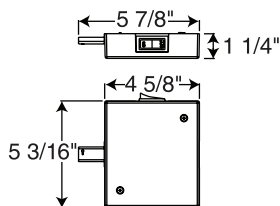

Description

- Permits mounting at any point along Trac at outlet box
- Includes floating connector, outlet box cover, and Trac dead end

Floating Electrical Feed

Dimensions

Catalog

R22WH
R22BL
R22SL

NEW

Finish

White
Black
Silver

Description

- 15' 2-wire white cord
- Includes surface wire retainers and in-line switch
- 7 Amp maximum
- Not UL Rated

Cord and Plug Connector

R122WH
R122BL
R122SL

NEW

White
Black
Silver

- Same as above but with three wires and matching color cords
- No switch
- 7 Amp maximum
- Not UL Rated

Current Limiting Feeds

Dimensions

Catalog

RCLF11WH **NEW**
RCLF11BL **NEW**

Finish

White
Black

Trac Type
1-Circuit

Description
End Feed

End Feed

Dimensions

Catalog

RCLF21WH **NEW**
RCLF21BL **NEW**

Finish

White
Black

Trac Type
1-Circuit