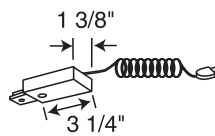

- Wiring compartment contains standard 1/2" K.O.'s
- Feeds Trac from above when T-Bar is directly above Trac

T-Bar End Feed

Dimensions

Catalog

R29WH
R29BL
R29SL

NEW

Finish

White
Black
Silver

Description

- Permits mounting at any point along Trac at outlet box
- Includes floating connector, outlet box cover, and Trac dead end

Floating Electrical Feed

Dimensions

Catalog

R22WH
R22BL
R22SL

NEW

Finish

White
Black
Silver

Description

- 15' 2-wire white cord
- Includes surface wire retainers and in-line switch
- 7 Amp maximum
- Not UL Rated

Cord and Plug Connector

R122WH
R122BL
R122SL

NEW

White
Black
Silver