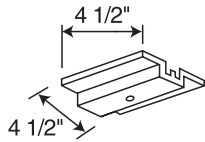

Electrical Feeds

Dimensions

Catalog

R36WH
R36BL
R36SL

NEW

Finish

White
Black
Silver

Description

- Wiring compartment contains standard 1/2" K.O.'s
- Feeds Trac from above when T-Bar is directly above Trac

T-Bar End Feed

Dimensions

Catalog

R29WH
R29BL
R29SL

NEW

Finish

White
Black
Silver

Description

- Permits mounting at any point along Trac at outlet box
- Includes floating connector, outlet box cover, and Trac dead end

Floating Electrical Feed

Dimensions

Catalog

R22WH
R22BL
R22SL

NEW

Finish

White
Black
Silver

Description

- 15' 2-wire white cord
- Includes surface wire retainers and in-line switch
- 7 Amp maximum
- Not UL Rated

Cord and Plug Connector

R122WH
R122BL
R122SL

NEW

White
Black
Silver