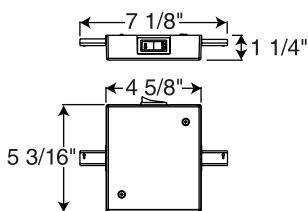

Description

- Permits mounting at any point along Trac at outlet box
- Includes floating connector, outlet box cover, and Trac dead end

Floating Electrical Feed

Dimensions

Catalog

R22WH
R22BL
R22SL

NEW

Finish

White
Black
Silver

Description

- 15' 2-wire white cord
- Includes surface wire retainers and in-line switch
- 7 Amp maximum
- Not UL Rated

Cord and Plug Connector

R122WH
R122BL
R122SL

NEW

White
Black
Silver

- Same as above but with three wires and matching color cords
- No switch
- 7 Amp maximum
- Not UL Rated

Current Limiting Feeds

Dimensions

Catalog

RCLF11WH **NEW**
RCLF11BL **NEW**

Finish

White
Black

Trac Type
1-Circuit

Description
End Feed

End Feed

Dimensions

Catalog

RCLF21WH **NEW**
RCLF21BL **NEW**

Finish

White
Black

Trac Type
1-Circuit