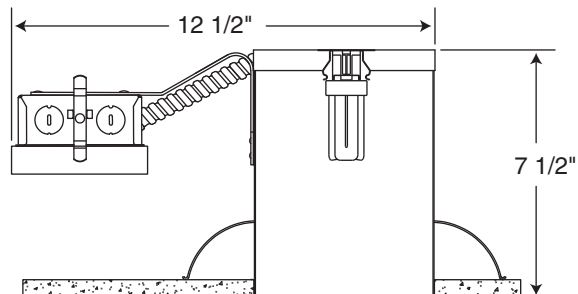

ICPL526RE Series 5" 26W Triple Vertical CFL Remodel Housing IC Rated

ENERGY EFFICIENT

Juno

Features

- 5" Remodel housing
- Energy Star® qualified, California Title 24 compliant
- 120V HPF or NPF rapid start electronic FCC Class B ballast with end-of-life lamp protection
- Ballast mounted to underside of J-box to minimize contact with insulation
- Removable or fixed mounted socket accommodates a variety of trim installations
- Remodel springs accommodate up to 1 1/8" ceiling thickness
- Fully assembled housing
- Pre-wired junction box with (5) 1/2" knockouts with pryout slots, (4) non-metallic sheathed cable connectors, and ground wire
- UL Listed, C-UL/CSA certified
- Shadow-free, knife-edge trim design blends smoothly into the ceiling and allows architectural continuity with Aculux® trims
- 2 year warranty
- One 26W triple tube (4-pin) CFL lamp with trim selection on page 58

Dimensions

5 1/2" Ceiling Cutout

Down-Lites