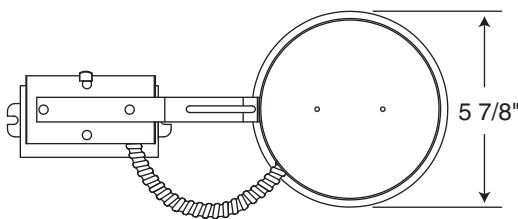

Dimensions

5 1/2" Ceiling Cutout

Down-Lites