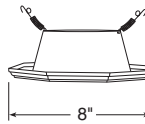

Luminous Disc (Frosted)

Catalog #
9324-SC

Description
Satin Chrome Trim

Aperture
3 1/4"