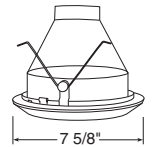

Lensed Cont.

Catalog #
242-ABZ
242-SC
242-WH

Description
Classic Aged Bronze Trim
Satin Chrome Trim
White Trim

Catalog #
6101-ABZ
6101-SC
6101-WH

Description
Classic Aged Bronze Trim
Satin Chrome Trim
White Trim

* Do not use reflector shipped with trim for LED housing. Recycle reflector.

Wall Wash

Catalog #
262W-WH
262B-WH

Description
White Baffle, White Trim
Black Baffle, Black Trim

Decorative

Catalog #
243-WH

Description
Opal Glass

Catalog #
9024W-WH

Description
White Octagonal with White Baffle,
White Trim

Aperture
5 3/4"

Catalog #
9324-SC

Description
Satin Chrome Trim

Aperture
3 1/4"

Catalog #
9524-SC

Description
Satin Chrome Band, Satin Chrome Trim

Aperture
5 7/8"

* Do not use reflector shipped with trim for LED housing. Recycle reflector.

Catalog #
9702

Description
Clear Etched

Aperture
6 3/8"

* Do not use reflector shipped with trim for LED housing. Recycle reflector.