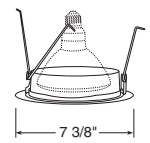

Catalog #
242-ABZ
242-SC
242-WH

Description
Classic Aged Bronze Trim
Satin Chrome Trim
White Trim

Max. Lamp Rating
45W PAR38