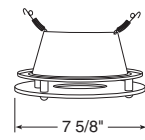

Metal Band

Catalog #
9524-SC

Description
Satin Chrome Band, Satin Chrome Trim

Aperture
5 7/8"

* Do not use reflector shipped with trim for LED housing. Recycle reflector.