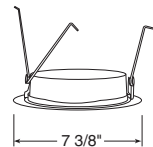

Beveled Frame, Frosted Dome Lens*

Catalog #
6101-ABZ
6101-SC
6101-WH

Description
Classic Aged Bronze Trim
Satin Chrome Trim
White Trim

* Do not use reflector shipped with trim for LED housing. Recycle reflector.