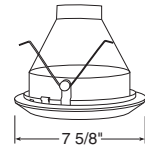

Lensed Cont.

Catalog #
242-ABZ
242-SC
242-WH

Description
Classic Aged Bronze Trim
Satin Chrome Trim
White Trim

new

Catalog #
6101-ABZ
6101-SC
6101-WH

Description
Classic Aged Bronze Trim
Satin Chrome Trim
White Trim

* Do not use reflector shipped with trim for LED housing. Recycle reflector.

Wall Wash

Catalog #
262W-WH
262B-WH

Description
White Baffle, White Trim
Black Baffle, Black Trim

Decorative

Catalog #
243-WH

Description
Opal Glass

Catalog #
9024W-WH

Description
White Octagonal with White Baffle,
White Trim

Aperture
5 3/4"

Catalog #
9324-SC

Description
Satin Chrome Trim

Aperture
3 1/4"

Catalog #
9524-SC

Description
Satin Chrome Band, Satin Chrome Trim

Aperture
5 7/8"

* Do not use reflector shipped with trim for LED housing. Recycle reflector.

Catalog #
9702

Description
Clear Etched

Aperture
6 3/8"

* Do not use reflector shipped with trim for LED housing. Recycle reflector.

Down-Lites