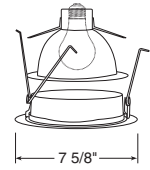

Down-Lites

Decorative

	Catalog # 243-WH	Description Opal Glass	Max. Lamp Rating IC2: 60W A19 TC2/TC2R: 100W A19	
				Decorative Swirled Etched Opal Glass
	Catalog # 9524-SC	Description Satin Chrome Band, Satin Chrome Trim	Max. Lamp Rating IC2/TC2/TC2R: 65W BR30 Aperture 5 7/8"	
			+Trim may be used with TC2R housing adjusted in lowest height (5 1/4") position	
	Catalog # 9324-SC	Description Satin Chrome Trim	Max. Lamp Rating IC2/TC2/TC2R: 65W BR30 Aperture 3 1/4"	
			+Trim may be used with TC2R housing adjusted in lowest height (5 1/4") position	
	Catalog # 9900-WH	Description White Trim	Max. Lamp Rating IC2: 60W A19 TC2/TC2R: 75W A19	
			+Trim may be used with TC2R housing adjusted in lowest height (5 1/4") position Compatible with TR6, 6" trim ring	
				Fluted Drop Opal
	Catalog # 9024W-WH	Description White Octagonal with White Baffle, White Trim	Max. Lamp Rating IC2/TC2/TC2R: 65W BR30 Aperture 5 3/4"	
			+Trim may be used with TC2R housing adjusted in lowest height (5 1/4") position	
	Catalog # 9702	Description Clear Etched	Max. Lamp Rating IC2/TC2/TC2R: 65W BR30 Aperture 6 3/8"	
			Luminous Collar (Frosted)	

Adjustables (cont)

AVIO™ Square Gimbal Ring

Catalog #
XR30101BL
XR30101GP
XR30101SL
XR30101WH

Description
Black Trim
Graphite Trim
Silver Trim
White Trim

Max. Lamp Rating
75W PAR30

Lensed

Frosted Lens with Reflector

Catalog #
239-WH

Description
Frosted Lens, White Trim

Max. Lamp Rating
40W A19, 35W PAR30L

Drop Opal with Reflector

Catalog #
241-PW
241-WH

Description
Shower/Closet Light,
Plastic White
White Trim

Max. Lamp Rating
40W A19