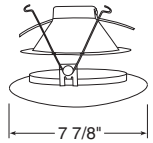

Octagonal

Catalog #
9024W-WH

Description
White Octagonal with White Baffle,
White Trim

Aperture
5 3/4"