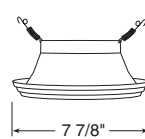

* Do not use reflector shipped with trim for LED housing. Recycle reflector.

Luminous Collar (Frosted)

Catalog #
9702

Description
Clear Etched

Aperture
6 3/8"

* Do not use reflector shipped with trim for LED housing. Recycle reflector.

Down-Lites

Decorative

	Catalog # 243-WH	Description Opal Glass	Max. Lamp Rating IC2: 60W A19 TC2/TC2R: 100W A19	
				Decorative Swirled Etched Opal Glass
	Catalog # 9524-SC	Description Satin Chrome Band, Satin Chrome Trim	Max. Lamp Rating IC2/TC2/TC2R: 65W BR30 Aperture 5 7/8"	
			+Trim may be used with TC2R housing adjusted in lowest height (5 1/4") position	
	Catalog # 9324-SC	Description Satin Chrome Trim	Max. Lamp Rating IC2/TC2/TC2R: 65W BR30 Aperture 3 1/4"	
			+Trim may be used with TC2R housing adjusted in lowest height (5 1/4") position	
	Catalog # 9900-WH	Description White Trim	Max. Lamp Rating IC2: 60W A19 TC2/TC2R: 75W A19	
			+Trim may be used with TC2R housing adjusted in lowest height (5 1/4") position Compatible with TR6, 6" trim ring	
				Fluted Drop Opal
	Catalog # 9024W-WH	Description White Octagonal with White Baffle, White Trim	Max. Lamp Rating IC2/TC2/TC2R: 65W BR30 Aperture 5 3/4"	
			+Trim may be used with TC2R housing adjusted in lowest height (5 1/4") position	
	Catalog # 9702	Description Clear Etched	Max. Lamp Rating IC2/TC2/TC2R: 65W BR30 Aperture 6 3/8"	
			Luminous Collar (Frosted)	