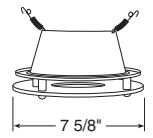

Metal Band

Catalog #
9524-SC

Description
Satin Chrome Band, Satin Chrome Trim

Aperture
5 7/8"

* Do not use reflector shipped with trim for LED housing. Recycle reflector.