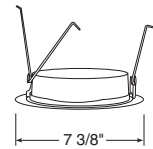

Beveled Frame, Frosted Dome Lens*

new

Catalog #
6101-ABZ
6101-SC
6101-WH

Description
Classic Aged Bronze Trim
Satin Chrome Trim
White Trim