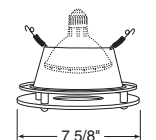

Down-Lites

Decorative

	Catalog # 243-WH	Description Opal Glass	Max. Lamp Rating IC2: 60W A19 TC2/TC2R: 100W A19	
				Decorative Swirled Etched Opal Glass
	Catalog # 9524-SC	Description Satin Chrome Band, Satin Chrome Trim	Max. Lamp Rating IC2/TC2/TC2R: 65W BR30 Aperture 5 7/8"	
			+Trim may be used with TC2R housing adjusted in lowest height (5 1/4") position	
	Catalog # 9324-SC	Description Satin Chrome Trim	Max. Lamp Rating IC2/TC2/TC2R: 65W BR30 Aperture 3 1/4"	
			+Trim may be used with TC2R housing adjusted in lowest height (5 1/4") position	
	Catalog # 9900-WH	Description White Trim	Max. Lamp Rating IC2: 60W A19 TC2/TC2R: 75W A19	
			+Trim may be used with TC2R housing adjusted in lowest height (5 1/4") position Compatible with TR6, 6" trim ring	
				Fluted Drop Opal
	Catalog # 9024W-WH	Description White Octagonal with White Baffle, White Trim	Max. Lamp Rating IC2/TC2/TC2R: 65W BR30 Aperture 5 3/4"	
			+Trim may be used with TC2R housing adjusted in lowest height (5 1/4") position	
	Catalog # 9702	Description Clear Etched	Max. Lamp Rating IC2/TC2/TC2R: 65W BR30 Aperture 6 3/8"	
			Luminous Collar (Frosted)	

Max. Lamp Rating
50W PAR30/65W BR30
Aperture
5 3/4"

Luminous Disc (Frosted)

Catalog #
9324-SC

Description
Satin Chrome Trim

Max. Lamp Rating
50W PAR30/65W BR30
Aperture
3 1/4"

Metal Band

Catalog #
9524-SC

Description
Satin Chrome Band, Satin
Chrome Trim