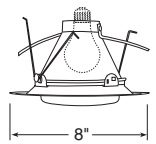

Down-Lites

Decorative

	Catalog # 243-WH	Description Opal Glass	Max. Lamp Rating IC2: 60W A19 TC2/TC2R: 100W A19	
				Decorative Swirled Etched Opal Glass
	Catalog # 9524-SC	Description Satin Chrome Band, Satin Chrome Trim	Max. Lamp Rating IC2/TC2/TC2R: 65W BR30 Aperture 5 7/8"	
			+Trim may be used with TC2R housing adjusted in lowest height (5 1/4") position	
	Catalog # 9324-SC	Description Satin Chrome Trim	Max. Lamp Rating IC2/TC2/TC2R: 65W BR30 Aperture 3 1/4"	
			+Trim may be used with TC2R housing adjusted in lowest height (5 1/4") position	
	Catalog # 9900-WH	Description White Trim	Max. Lamp Rating IC2: 60W A19 TC2/TC2R: 75W A19	
			+Trim may be used with TC2R housing adjusted in lowest height (5 1/4") position Compatible with TR6, 6" trim ring	
				Fluted Drop Opal
	Catalog # 9024W-WH	Description White Octagonal with White Baffle, White Trim	Max. Lamp Rating IC2/TC2/TC2R: 65W BR30 Aperture 5 3/4"	
			+Trim may be used with TC2R housing adjusted in lowest height (5 1/4") position	
	Catalog # 9702	Description Clear Etched	Max. Lamp Rating IC2/TC2/TC2R: 65W BR30 Aperture 6 3/8"	
			Luminous Collar (Frosted)	

Catalog #
239-WH

Description
Frosted Lens, White Trim

Max. Lamp Rating
40W A19, 35W PAR30L

Drop Opal with Reflector

Catalog #
241-PW
241-WH

Description
Shower/Closet Light,
Plastic White
White Trim

Max. Lamp Rating
40W A19