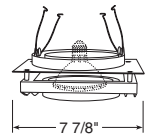

Adjustables (cont)

Catalog #
XR30101BL
XR30101GP
XR30101SL
XR30101WH

Description
Black Trim
Graphite Trim
Silver Trim
White Trim

Max. Lamp Rating
75W PAR30

Lensed

Catalog #
239-WH

Description
Frosted Lens, White Trim

Max. Lamp Rating
40W A19, 35W PAR30L

Catalog #
241-PW
241-WH

Description
Shower/Closet Light,
Plastic White
White Trim

Max. Lamp Rating
40W A19

Catalog #
242-ABZ
242-SC
242-WH

Description
Classic Aged Bronze Trim
Satin Chrome Trim
White Trim

Max. Lamp Rating
45W PAR38

Decorative

Catalog #
9024W-WH

Description
White Octagonal with White
Baffle, White Trim

Max. Lamp Rating
50W PAR30/65W BR30
Aperture
5 3/4"

Catalog #
9324-SC

Description
Satin Chrome Trim

Max. Lamp Rating
50W PAR30/65W BR30
Aperture
3 1/4"

Catalog #
9524-SC

Description
Satin Chrome Band, Satin
Chrome Trim

Max. Lamp Rating
50W PAR30/75W
PAR30L/65W BR30
Aperture
5 7/8"

Catalog #
9702

Description
Clear Etched Collar

Max. Lamp Rating
50W PAR30/75W
PAR30L/65W BR30
Aperture
6 3/8"