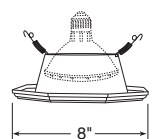

Luminous Disc (Frosted)

Catalog #
9324-SC

Description
Satin Chrome Trim

Max. Lamp Rating
50W PAR30/65W BR30
Aperture
3 1/4"