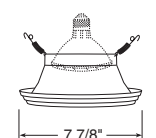

Down-Lites

Decorative

	Catalog # 243-WH	Description Opal Glass	Max. Lamp Rating IC2: 60W A19 TC2/TC2R: 100W A19	
				Decorative Swirled Etched Opal Glass
	Catalog # 9524-SC	Description Satin Chrome Band, Satin Chrome Trim	Max. Lamp Rating IC2/TC2/TC2R: 65W BR30 Aperture 5 7/8"	
			+Trim may be used with TC2R housing adjusted in lowest height (5 1/4") position	
	Catalog # 9324-SC	Description Satin Chrome Trim	Max. Lamp Rating IC2/TC2/TC2R: 65W BR30 Aperture 3 1/4"	
			+Trim may be used with TC2R housing adjusted in lowest height (5 1/4") position	
	Catalog # 9900-WH	Description White Trim	Max. Lamp Rating IC2: 60W A19 TC2/TC2R: 75W A19	
			+Trim may be used with TC2R housing adjusted in lowest height (5 1/4") position Compatible with TR6, 6" trim ring	
				Fluted Drop Opal
	Catalog # 9024W-WH	Description White Octagonal with White Baffle, White Trim	Max. Lamp Rating IC2/TC2/TC2R: 65W BR30 Aperture 5 3/4"	
			+Trim may be used with TC2R housing adjusted in lowest height (5 1/4") position	
	Catalog # 9702	Description Clear Etched	Max. Lamp Rating IC2/TC2/TC2R: 65W BR30 Aperture 6 3/8"	
			Luminous Collar (Frosted)	

Max. Lamp Rating
50W PAR30/75W
PAR30L/65W BR30
Aperture
5 7/8"

Luminous Collar (Frosted)

Catalog #
9702

Description
Clear Etched Collar

Max. Lamp Rating
50W PAR30/75W
PAR30L/65W BR30
Aperture
6 3/8"

Lensed Cont.