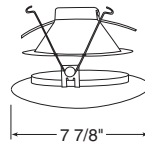

Octagonal

Catalog #
9024W-WH

Description
White Octagonal with White Baffle,
White Trim

Aperture
5 3/4"