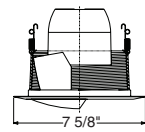

Lensed Cont.

Catalog #
242-ABZ
242-SC
242-WH

Description
Classic Aged Bronze Trim
Satin Chrome Trim
White Trim

new

Catalog #
6101-ABZ
6101-SC
6101-WH

Description
Classic Aged Bronze Trim
Satin Chrome Trim
White Trim

* Do not use reflector shipped with trim for LED housing. Recycle reflector.

Wall Wash

Catalog #
262W-WH
262B-WH

Description
White Baffle, White Trim
Black Baffle, Black Trim

Decorative

Catalog #
243-WH

Description
Opal Glass

Catalog #
9024W-WH

Description
White Octagonal with White Baffle,
White Trim

Aperture
5 3/4"

Catalog #
9324-SC

Description
Satin Chrome Trim

Aperture
3 1/4"

Catalog #
9524-SC

Description
Satin Chrome Band, Satin Chrome Trim

Aperture
5 7/8"

* Do not use reflector shipped with trim for LED housing. Recycle reflector.

Catalog #
9702

Description
Clear Etched

Aperture
6 3/8"

* Do not use reflector shipped with trim for LED housing. Recycle reflector.

Down-Lites