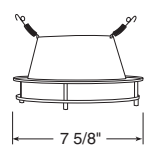

Description
Satin Chrome Trim

Aperture
3 1/4"

Metal Band

Catalog #
9524-SC

Description
Satin Chrome Band, Satin Chrome Trim

Aperture
5 7/8"

* Do not use reflector shipped with trim for LED housing. Recycle reflector.