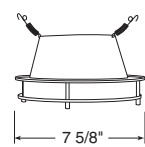

Luminous Collar (Frosted)

Catalog #
9702

Description
Clear Etched

Aperture
6 3/8"

* Do not use reflector shipped with trim for LED housing. Recycle reflector.