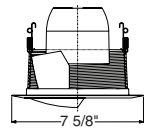

Lensed Cont.

Catalog #
242-ABZ
242-SC
242-WH

Description
Classic Aged Bronze Trim
Satin Chrome Trim
White Trim

Catalog #
6101-ABZ
6101-SC
6101-WH

Description
Classic Aged Bronze Trim
Satin Chrome Trim
White Trim

* Do not use reflector shipped with trim for LED housing. Recycle reflector.

Wall Wash

Catalog #
262W-WH
262B-WH

Description
White Baffle, White Trim
Black Baffle, Black Trim

Decorative

Catalog #
243-WH

Description
Opal Glass

Catalog #
9024W-WH

Description
White Octagonal with White Baffle,
White Trim

Aperture
5 3/4"

Catalog #
9324-SC

Description
Satin Chrome Trim

Aperture
3 1/4"

Catalog #
9524-SC

Description
Satin Chrome Band, Satin Chrome Trim

Aperture
5 7/8"

* Do not use reflector shipped with trim for LED housing. Recycle reflector.

Catalog #
9702

Description
Clear Etched

Aperture
6 3/8"

* Do not use reflector shipped with trim for LED housing. Recycle reflector.