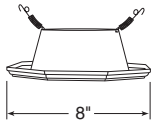

Luminous Disc (Frosted)

Catalog #
9324-SC

Description
Satin Chrome Trim

Aperture
3 1/4"