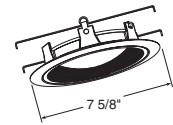

Max. Lamp Rating

ICPL926-42: 32W Max
ICPL926R-32: 26W Max