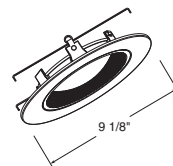

Max. Lamp Rating

ICPL928-42: 42W Max
ICPL928R-32: 32W Max

Aperture

5 3/4" x 7"

Lensed

Baffle, Regressed
Frosted Dome Lens
Catalog #

6033W-WH
6033B-WH

Description

White Baffle, White Trim
Black Baffle, White Trim

Max. Lamp Rating

ICPL928-42: 32W Max
ICPL928R-32: 26W Max

Downlights

Baffle

Catalog #
 614W-WH
 614B-WH
 614B-BL
 614B-ABZ
 614B-SC

Description
 White Baffle, White Trim
 Black Baffle, White Trim
 Black Baffle, Black Trim
 Black Baffle, Classic Aged Bronze Trim
 Black Baffle, Satin Chrome Trim