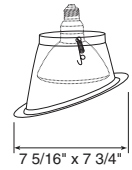

Max. Lamp Rating

ICPL928-42: 42W Max
ICPL928R-32: 32W Max

Aperture

5 3/4" x 7"

Lensed

Baffle, Regressed
Frosted Dome Lens
Catalog #

6033W-WH
6033B-WH

Description

Max. Lamp Rating
 IC926: 90W PAR38
 TC926: 150W PAR38
Aperture
 5 1/2" x 5 3/4"

Cone

Catalog #
 612B-WH
 612C-WH
 612G-WH
 612HZ-SC
 612HZ-WH
 612W-WH
 612WHZ-ABZ
 612WHZ-WH

Description
 Black Alzak®, White Trim
 Clear Alzak®, White Trim
 Gold Alzak®, White Trim
 Haze, Satin Chrome Trim
 Haze, White Trim
 White, White Trim
 Wheat Haze, Classic Aged Bronze Trim
 Wheat Haze, White Trim

Max. Lamp Rating
 IC926: 75W PAR30, 90W PAR38, 65W BR30
 TC926: 75W PAR30, 150W PAR 38, 85W BR30
Aperture
 5 5/8" x 5 7/8"

Adjustables

Cylinder Spotlight in Baffle

Catalog #
 616W-WH
 616B-WH

Description
 White Cylinder with White Baffle, White Trim
 Black Cylinder with Black Baffle, White Trim