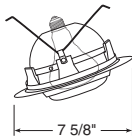

Max. Lamp Rating
 IC926: 35W MR16
 TC926: 50W MR16
Adjustment
 45° vertical, 358° rotation

Eyeball in Baffle

Catalog #
 619W-WH
 619B-WH

Description
 White Baffle, White Trim
 Black Baffle, White Trim

Max. Lamp Rating
 85W BR30
Adjustment
 35° vertical, 358° rotation