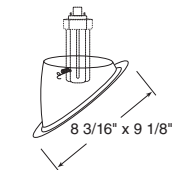

Max. Lamp Rating

ICPL928-42: 42W Max
ICPL928R-32: 32W Max

Aperture

5 3/4" x 7"

Lensed

Baffle, Regressed
Frosted Dome Lens
Catalog #

6033W-WH
6033B-WH

Description