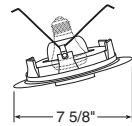

Catalog #
616W-WH
616B-WH

Description
White Cylinder with White Baffle, White Trim
Black Cylinder with Black Baffle, White Trim

Max. Lamp Rating
60W PAR16
Adjustment
45° vertical, 358° rotation

Low Voltage Cylinder Spotlight in Baffle