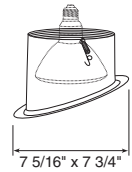

Max. Lamp Rating

ICPL928-42: 42W Max
ICPL928R-32: 32W Max

Aperture

5 3/4" x 7"

Lensed

Baffle, Regressed
Frosted Dome Lens
Catalog #

6033W-WH
6033B-WH

Description

White Baffle, White Trim
Black Baffle, White Trim

Max. Lamp Rating

ICPL928-42: 32W Max
ICPL928R-32: 26W Max

Downlights

Baffle

Catalog #
 614W-WH
 614B-WH
 614B-BL
 614B-ABZ
 614B-SC

Description
 White Baffle, White Trim
 Black Baffle, White Trim
 Black Baffle, Black Trim
 Black Baffle, Classic Aged Bronze Trim
 Black Baffle, Satin Chrome Trim

Max. Lamp Rating
 IC926: 90W PAR38
 TC926: 150W PAR38
Aperture
 5 1/2" x 5 3/4"

Cone

Catalog #
 612B-WH
 612C-WH
 612G-WH
 612HZ-SC
 612HZ-WH
 612W-WH
 612WHZ-ABZ
 612WHZ-WH

Description
 Black Alzak®, White Trim
 Clear Alzak®, White Trim
 Gold Alzak®, White Trim
 Haze, Satin Chrome Trim
 Haze, White Trim
 White, White Trim
 Wheat Haze, Classic Aged Bronze Trim
 Wheat Haze, White Trim