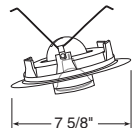

Catalog #
617W-WH

Description
White Cylinder with White Baffle/
White Bezel and Magnetic Transformer,
White Trim

Max. Lamp Rating
IC926: 35W MR16
TC926: 50W MR16
Adjustment
45° vertical, 358° rotation

Eyeball in Baffle