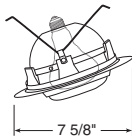

Description

White Cylinder with White Baffle/ White Bezel and Magnetic Transformer, White Trim

Max. Lamp Rating

IC926: 35W MR16
 TC926: 50W MR16

Adjustment

45° vertical, 358° rotation

Eyeball in Baffle

Catalog #
 619W-WH
 619B-WH

Description

White Baffle, White Trim
 Black Baffle, White Trim

Max. Lamp Rating

85W BR30

Adjustment

35° vertical, 358° rotation

Lensed

Lensed Shower Trim Flat Diffuser