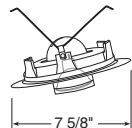

Description

White Cylinder with White Baffle/ White Bezel and Magnetic Transformer, White Trim

Max. Lamp Rating

IC926: 35W MR16
 TC926: 50W MR16

Adjustment

45° vertical, 358° rotation

Eyeball in Baffle

Catalog #
 619W-WH
 619B-WH