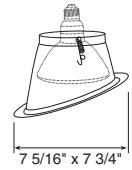

Max. Lamp Rating

IC926: 90W PAR38
 TC926: 150W PAR38

Aperture

5 1/2" x 5 3/4"

Cone

Catalog #
 612B-WH
 612C-WH
 612G-WH
 612HZ-SC
 612HZ-WH
 612W-WH
 612WHZ-ABZ
 612WHZ-WH

Description

Black Alzak®, White Trim
 Clear Alzak®, White Trim
 Gold Alzak®, White Trim
 Haze, Satin Chrome Trim
 Haze, White Trim
 White, White Trim
 Wheat Haze, Classic Aged Bronze Trim
 Wheat Haze, White Trim

Max. Lamp Rating

IC926: 75W PAR30, 90W PAR38, 65W BR30
 TC926: 75W PAR30, 150W PAR 38, 85W BR30

Aperture

5 5/8" x 5 7/8"

Adjustables

Cylinder Spotlight in Baffle

Catalog #
 616W-WH
 616B-WH

Description

White Cylinder with White Baffle, White Trim
 Black Cylinder with Black Baffle, White Trim

Max. Lamp Rating

60W PAR16

Adjustment

45° vertical, 358° rotation

Low Voltage Cylinder Spotlight in Baffle

Catalog #
 617W-WH

Description

White Cylinder with White Baffle/ White Bezel and Magnetic Transformer, White Trim

Max. Lamp Rating

IC926: 35W MR16
 TC926: 50W MR16

Adjustment

45° vertical, 358° rotation

Eyeball in Baffle

Catalog #
 619W-WH
 619B-WH