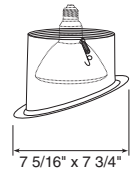

Downlights

Baffle

Catalog #
 614W-WH
 614B-WH
 614B-BL
 614B-ABZ
 614B-SC

Description

White Baffle, White Trim
 Black Baffle, White Trim
 Black Baffle, Black Trim
 Black Baffle, Classic Aged Bronze Trim
 Black Baffle, Satin Chrome Trim

Max. Lamp Rating

IC926: 90W PAR38
 TC926: 150W PAR38

Aperture

5 1/2" x 5 3/4"

Cone

Catalog #
 612B-WH
 612C-WH
 612G-WH
 612HZ-SC
 612HZ-WH
 612W-WH
 612WHZ-ABZ
 612WHZ-WH

Description

Black Alzak®, White Trim
 Clear Alzak®, White Trim
 Gold Alzak®, White Trim
 Haze, Satin Chrome Trim
 Haze, White Trim
 White, White Trim
 Wheat Haze, Classic Aged Bronze Trim
 Wheat Haze, White Trim

White Cylinder with White Baffle, White Trim
 Black Cylinder with Black Baffle, White Trim

Max. Lamp Rating

60W PAR16

Adjustment

45° vertical, 358° rotation

Low Voltage Cylinder Spotlight in Baffle

Catalog #
 617W-WH

Description

White Baffle, White Trim
 Black Baffle, White Trim

Max. Lamp Rating

85W BR30

Adjustment

35° vertical, 358° rotation

Lensed

Lensed Shower Trim Flat Diffuser