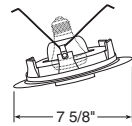

Adjustment

45° vertical, 358° rotation

Low Voltage Cylinder Spotlight in Baffle