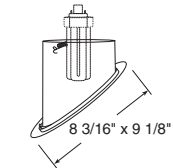

Aperture

5 1/2" x 6 7/8"

Downlight Reflector Cone