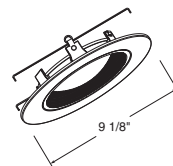

Max. Lamp Rating

ICPL928-42: 32W Max
ICPL928R-32: 26W Max