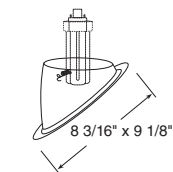

Max. Lamp Rating

ICPL928-42: 42W Max
ICPL928R-32: 32W Max

Aperture

5 3/4" x 7"

Lensed

Baffle, Regressed
Frosted Dome Lens
Catalog #

6033W-WH
6033B-WH

Description