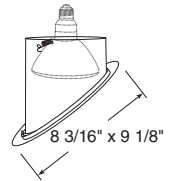

Aperture

5 3/4" x 7"