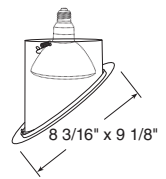

Max. Lamp Rating

ICPL928-42: 42W Max
ICPL928R-32: 32W Max

Aperture

5 3/4" x 7"

Lensed

Baffle, Regressed
Frosted Dome Lens
Catalog #

6033W-WH
6033B-WH

Description

White Baffle, White Trim
Black Baffle, White Trim

Max. Lamp Rating

ICPL928-42: 32W Max
ICPL928R-32: 26W Max

Downlights

Baffle

Catalog #
 604W-WH
 604B-WH
 604B-BL
 604B-ABZ
 604B-SC

Description

White Baffle, White Trim
 Black Baffle, White Trim
 Black Baffle, Black Trim
 Black Baffle, Classic Aged Bronze Trim
 Black Baffle, Satin Chrome Trim

Max. Lamp Rating

IC928: 90W PAR38
 TC928: 150W PAR38

Aperture

5 1/2" x 6 7/8"

Cone

Catalog #
 602B-WH
 602C-WH
 602G-WH
 602HZ-SC
 602HZ-WH
 602W-WH
 602WHZ-ABZ
 602WHZ-WH

Description

Black Alzak®, White Trim
 Clear Alzak®, White Trim
 Gold Alzak®, White Trim
 Haze, Satin Chrome Trim
 Haze, White Trim
 White, White Trim
 Wheat Haze, Classic Aged Bronze Trim
 Wheat Haze, White Trim