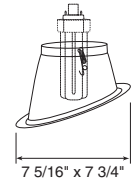

Max. Lamp Rating

ICPL926-42: 42W Max
ICPL926R-32: 32W Max

Aperture

5 1/2" x 5 3/4"

Downlight Reflector Cone

Catalog #

612C-WH
612G-WH
612B-WH
612HZ-WH
612HZ-SC
612W-WH
612WHZ-ABZ
612WHZ-WH

Description

Max. Lamp Rating

ICPL926-42: 42W Max
ICPL926R-32: 32W Max

Aperture

5 5/8" x 5 7/8"

Lensed

Baffle, Regressed
Frosted Dome Lens
Catalog #

6330W-WH
6330B-WH

Description