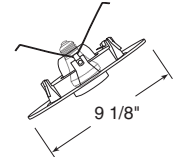

Max. Lamp Rating

60W PAR16