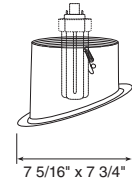

Standard Slope Trims

Downlight Baffle

Catalog #

614W-WH
614B-WH
614B-BL
614B-ABZ
614B-SC

Description

White Baffle, White Trim
Black Baffle, White Trim
Black Baffle, Black Trim
Black Baffle, Aged Bronze Trim
Black Baffle, Satin Chrome Trim

Max. Lamp Rating

ICPL926-42: 42W Max
ICPL926R-32: 32W Max

Aperture

5 1/2" x 5 3/4"

Downlight Reflector Cone

Catalog #

612C-WH
612G-WH
612B-WH
612HZ-WH
612HZ-SC
612W-WH
612WHZ-ABZ
612WHZ-WH

Description