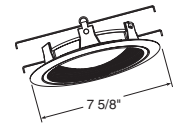

Max. Lamp Rating

ICPL926-42: 32W Max
ICPL926R-32: 26W Max