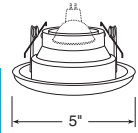

**Decorative (cont)**

Frosted Glass

**Catalog #**  
4481CLEAR

**Description**  
Perimeter Frosted Clear Glass

Not for use with TC47 series housings

**Max. Lamp Rating**  
50W MR16

Solid Glass Collar

**Catalog #**  
4480FROST

**Description**  
Frost Glass

Not for use with TC47 series housings

**Max. Lamp Rating**  
50W MR16  
**Aperture**  
2 5/8"

Down-Lites

JUNO LIGHTING GROUP  
by Schneider Electric