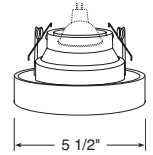

**Decorative (cont)**

Frosted Glass

**Catalog #**  
4481CLEAR

**Description**  
Perimeter Frosted Clear Glass

Not for use with TC47 series housings

**Max. Lamp Rating**  
50W MR16

Solid Glass Collar

**Catalog #**  
4480FROST

**Description**  
Frost Glass

Not for use with TC47 series housings

**Max. Lamp Rating**  
50W MR16  
**Aperture**  
2 5/8"

Down-Lites

JUNO LIGHTING GROUP  
by Schneider Electric