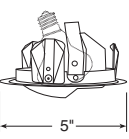

**Max. Lamp Rating**  
IC1: 30W R20, 35W PAR20  
IC1P: 30W R20, 50W  
PAR20, 40W K19  
TC1/TC1R: 50W  
PAR20/R20

**Wall Wash**

Adjustable Scoop

**Catalog #**  
16-WH  
**Description**  
White Trim

**Max. Lamp Rating**  
25W R14/40W R16  
intermediate screw base  
**Adjustment**  
50° vertical