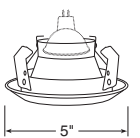

Catalog #
4404HZ-SC
4404WHZ-ABZ

Description
Haze, Satin Chrome Trim
Wheat Haze, Classic Aged Bronze Trim
Not for use with TC47 series housings

Max. Lamp Rating
50W MR16
Aperture
3 3/8"
Adjustment
30° vertical