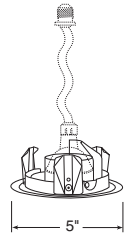

Catalog #
445-WH
Description
White Trim

Not for use with IC1/IC1S/IC1W housings

Max. Lamp Rating
IC1P: 50W MR16/ES16 120V
GU10 base*
TC1/TC1R: 50W
MR16/PAR16/ES16 120V
GU10 base*
Aperture
1 1/2" x 2 1/8" Oblong
Adjustment
40° vertical

Eyeball with Black Baffle