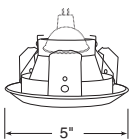

Decorative

Catalog #
4402-ABZ
4402-SC
4402-WH

Description
Regressed Perimeter Frosted Glass Lens, Classic Aged Bronze Trim
Regressed Perimeter Frosted Glass Lens, Satin Chrome Trim
Regressed Perimeter Frosted Glass Lens, White Trim
Not for use with TC47 series housings

Max. Lamp Rating
50W MR16
Adjustment
30° vertical