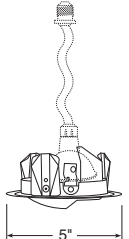

Catalog #
446-WH
Description
White Trim

Not for use with IC1/IC1S/IC1W housings

Max. Lamp Rating
IC1P: 50W MR16/ES16 120V
GU10 base*
TC1/TC1R: 50W
MR16/PAR16/ES16 120V
GU10 base*
Adjustment
40° vertical