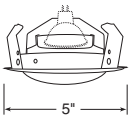

Wall Wash

Catalog #
446-WH

Description
White Trim

Max. Lamp Rating
IC/TC44: 50W MR16
TC47: 75W MR16
Adjustment
45° vertical