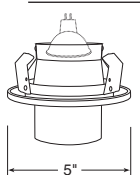

Catalog #
4450MESH-SC

Description
Mesh Glass, Satin Chrome Trim
Not for use with TC47 series housings

Max. Lamp Rating
50W MR16
Aperture
2 5/8"