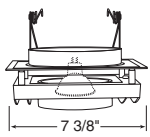

## Adjustables (cont)

**Catalog #**  
XR16101BL  
XR16101GP  
XR16101SL  
XR16101WH

**Description**  
Black Trim  
Graphite Trim  
Silver Trim  
White Trim

**Max. Lamp Rating**  
IC/TC44: 50W MR16  
TC47: 75W MR16  
**Adjustment**  
45° vertical