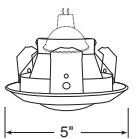

Catalog #
4401-ABZ
4401-SC
4401-WH

Description
Frosted Glass Lens, Classic Aged Bronze Trim
Frosted Glass Lens, Satin Chrome Trim
Frosted Glass Lens, White Trim
Not for use with TC47 series housings

Max. Lamp Rating
50W MR16