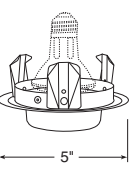

\*\* requires T599 Socket Extender (See accessory page)

**Max. Lamp Rating**  
IC1: 30W R20, 50W  
PAR20\*\*  
IC1P: 50W PAR20/R20,  
40W K19  
TC1/TC1R: 50W  
PAR20/R20

Drop Opal

**Catalog #**  
11-WH  
**Description**  
Drop Opal Lens, White Trim

**Max. Lamp Rating**  
IC1: 30W R20, 35W PAR20  
IC1P: 30W R20, 50W  
PAR20, 40W K19  
TC1/TC1R: 50W  
PAR20/R20

**Wall Wash**

Adjustable Scoop

**Catalog #**  
16-WH  
**Description**  
White Trim

**Max. Lamp Rating**  
25W R14/40W R16  
intermediate screw base  
**Adjustment**  
50° vertical