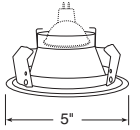

Lensed

Catalog #
441W-ABZ
441W-SC
441W-WH

Description
Perimeter Frosted Lens, Classic Aged Bronze Trim
Perimeter Frosted Lens, Satin Chrome Trim
Perimeter Frosted Lens, White Trim

Max. Lamp Rating
50W MR16
Adjustment
35° vertical