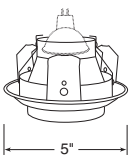

**Max. Lamp Rating**  
50W MR16  
**Aperture**  
3 3/8"  
**Adjustment**  
30° vertical

Beveled Cone

**Catalog #**  
4403FROST-SC  
4403FROST-WH

**Description**  
Frost Glass, Satin Chrome Trim  
Frost Glass, White Trim  
Not for use with TC47 series housings