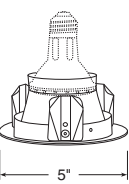

**Catalog #**  
448-SC  
448-WH  
**Description**  
Satin Chrome Eyeball with Black Baffle,  
Satin Chrome Trim  
White Eyeball with Black Baffle,  
White Trim

**Max. Lamp Rating**  
IC1: 35W MR16/ES16 120V  
GU10 base\*  
IC1P: 50W MR16/ES16  
120V GU10 base\*  
TC1/TC1R: 50W  
MR16/PAR16/ES16 120V  
GU10 base\*  
**Adjustment**  
35° vertical

\*\* requires T599 Socket Extender (See accessory page)

**Max. Lamp Rating**  
IC1: 30W R20, 50W  
PAR20\*\*  
IC1P: 50W PAR20/R20,  
40W K19  
TC1/TC1R: 50W  
PAR20/R20

Drop Opal

**Catalog #**  
11-WH  
**Description**  
Drop Opal Lens, White Trim