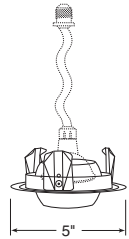

Catalog #
448-SC
448-WH
Description
Satin Chrome Eyeball with Black Baffle,
Satin Chrome Trim
White Eyeball with Black Baffle,
White Trim

Max. Lamp Rating
IC1: 35W MR16/ES16 120V
GU10 base*
IC1P: 50W MR16/ES16
120V GU10 base*
TC1/TC1R: 50W
MR16/PAR16/ES16 120V
GU10 base*
Adjustment
35° vertical