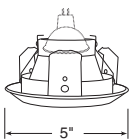

Downlight/Adjustable Lensed Trim

Wall Wash

Catalog #
446-WH

Description
White Trim

Max. Lamp Rating
IC/TC44: 50W MR16
TC47: 75W MR16
Adjustment
45° vertical

Adjustable Scoop

Decorative

Catalog #
4402-ABZ
4402-SC
4402-WH