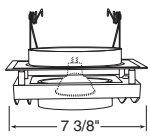

Adjustables (cont)

Catalog #
XR16101BL
XR16101GP
XR16101SL
XR16101WH

Description
Black Trim
Graphite Trim
Silver Trim
White Trim

Max. Lamp Rating
IC/TC44: 50W MR16
TC47: 75W MR16
Adjustment
45° vertical

AVIO™ Square Gimbal Ring