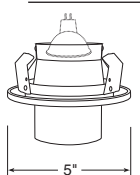

Beveled Cone

Catalog #
4403FROST-SC
4403FROST-WH

Description
Frost Glass, Satin Chrome Trim
Frost Glass, White Trim
Not for use with TC47 series housings

Max. Lamp Rating
50W MR16
Aperture
3"
Adjustment
30° vertical

Beveled Cylinder

Catalog #
4450MESH-SC

Description
Mesh Glass, Satin Chrome Trim
Not for use with TC47 series housings

Max. Lamp Rating
50W MR16
Aperture
2 5/8"

Glass Cylinder