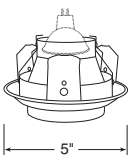

Max. Lamp Rating
50W MR16
Adjustment
30° vertical

Beveled Lensed

Catalog #
4401-ABZ
4401-SC
4401-WH

Description
Frosted Glass Lens, Classic Aged Bronze Trim
Frosted Glass Lens, Satin Chrome Trim
Frosted Glass Lens, White Trim
Not for use with TC47 series housings

Max. Lamp Rating
50W MR16

Beveled Dome Lensed

Catalog #
4404HZ-SC
4404WHZ-ABZ

Description
Haze, Satin Chrome Trim
Wheat Haze, Classic Aged Bronze Trim
Not for use with TC47 series housings

Max. Lamp Rating
50W MR16
Aperture
3 3/8"
Adjustment
30° vertical

Beveled Cone

Catalog #
4403FROST-SC
4403FROST-WH

Description
Frost Glass, Satin Chrome Trim
Frost Glass, White Trim
Not for use with TC47 series housings

Max. Lamp Rating
50W MR16
Aperture
3"
Adjustment
30° vertical

Beveled Cylinder

Catalog #
4450MESH-SC

Description
Mesh Glass, Satin Chrome Trim
Not for use with TC47 series housings

Max. Lamp Rating
50W MR16
Aperture
2 5/8"

Glass Cylinder