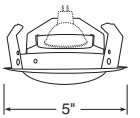

Downlight/Adjustable Lensed Trim

Wall Wash

Catalog #
446-WH

Description
White Trim

Max. Lamp Rating
IC/TC44: 50W MR16
TC47: 75W MR16
Adjustment
45° vertical

Adjustable Scoop

Decorative

Catalog #
4402-ABZ
4402-SC
4402-WH