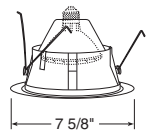

**BR/PAR Downlights**

**Catalog #**  
28W-WH  
28B-WH

**Description**  
White Baffle, White Trim  
Black Baffle, White Trim

**Max. Lamp Rating**  
60W A19, 75W PAR30/30L  
65W BR30, 90W PAR38/BR40

**Aperture**  
5 7/8"

**Max. Lamp Rating**  
65W BR30, 60W PAR30  
75W PAR30L

**Aperture**  
5 3/4"

Shallow Baffle

\*Compatible with TR6, 6" trim ring

**Catalog #**  
29C-WH  
29W-WH

**Description**  
Clear Finish, White Trim  
White Finish, White Trim