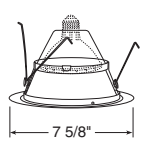

BR/PAR Downlights

Catalog #
28W-WH
28B-WH

Description
White Baffle, White Trim
Black Baffle, White Trim

Max. Lamp Rating
60W A19, 75W PAR30/30L
65W BR30, 90W PAR38/BR40

Aperture
5 7/8"

IMPORTANT: Wet location listed only with outdoor rated PAR30/38 lamps

Catalog #
244W-WH
244B-WH

Description
White Baffle, White Trim
Black Baffle, White Trim

Max. Lamp Rating
65W BR30, 60W PAR30
75W PAR30L

Aperture
5 3/4"

*Compatible with TR6, 6" trim ring

Catalog #
29C-WH
29W-WH

Description
Clear Finish, White Trim
White Finish, White Trim

Max. Lamp Rating
60W A19, 75W PAR30/30L
65W BR30, 90W PAR38/BR40

Aperture
5 7/8"

IMPORTANT: Wet location listed only with outdoor rated PAR30/38 lamps

Catalog #
247B-WH
247C-WH
247G-WH
247HZ-WH
247WHZ-WH

Description
Black Alzak®, White Trim
Clear Alzak®, White Trim
Gold Alzak®, White Trim
Haze, White Trim
Wheat Haze, White Trim

Max. Lamp Rating
75W PAR30, 75W PAR30L,
65W BR30

Aperture
5 3/4"

*Compatible with TR6, 6" trim ring

Catalog #
250-ABZ
250-SC
250-WH

Description
Classic Aged Bronze Trim
Satin Chrome Trim
White Trim

Max. Lamp Rating
65W BR30

Aperture
4"

A-Lamp Downlights

Catalog #
230CW-WH
230CB-WH

Description
White Baffle, White Trim
Black Baffle, White Trim

Max. Lamp Rating
40W A19

Aperture
5 1/2"