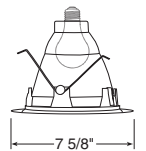

**Max. Lamp Rating**  
65W BR30, 60W PAR30  
75W PAR30L

**Aperture**  
5 3/4"

Shallow Baffle

\*Compatible with TR6, 6" trim ring

**Catalog #**  
29C-WH  
29W-WH

**Description**  
Clear Finish, White Trim  
White Finish, White Trim

Shallow Cone

\*Compatible with TR6, 6" trim ring

**Catalog #**  
250-ABZ  
250-SC  
250-WH

**Description**  
Classic Aged Bronze Trim  
Satin Chrome Trim  
White Trim

**Max. Lamp Rating**  
65W BR30

**Aperture**  
4"

BR30 Open Frame

**A-Lamp Downlights**

**Catalog #**  
230CW-WH  
230CB-WH

**Description**  
White Baffle, White Trim  
Black Baffle, White Trim

**Max. Lamp Rating**  
40W A19

**Aperture**  
5 1/2"

Economy A-Lamp Reflector with Baffle