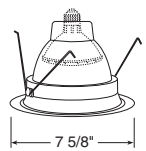

**Max. Lamp Rating**  
65W BR30, 60W PAR30  
75W PAR30L

**Aperture**  
5 3/4"

Shallow Baffle

\*Compatible with TR6, 6" trim ring

**Catalog #**  
29C-WH  
29W-WH

**Description**  
Clear Finish, White Trim  
White Finish, White Trim

**Max. Lamp Rating**  
60W A19, 75W PAR30/30L  
65W BR30, 90W PAR38/BR40

**Aperture**  
5 7/8"

Ultra-Trim Cone-Fully Enclosed

IMPORTANT: Wet location listed only with outdoor rated PAR30/38 lamps

**Catalog #**  
247B-WH  
247C-WH  
247G-WH  
247HZ-WH  
247WHZ-WH