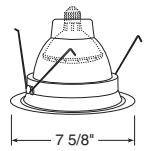

**BR/PAR Downlights**

**Catalog #**  
28W-WH  
28B-WH

**Description**  
White Baffle, White Trim  
Black Baffle, White Trim

**Max. Lamp Rating**  
60W A19, 75W PAR30/30L  
65W BR30, 90W PAR38/BR40

**Aperture**  
5 7/8"

**Max. Lamp Rating**  
65W BR30, 60W PAR30  
75W PAR30L

**Aperture**  
5 3/4"

Shallow Baffle

\*Compatible with TR6, 6" trim ring

**Catalog #**  
29C-WH  
29W-WH

**Description**  
Clear Finish, White Trim  
White Finish, White Trim