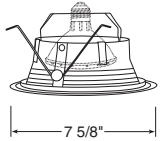

**BR/PAR Adjustables (cont)**

PAR/BR30 Regressed Eyeball in Baffle

**Catalog #**  
249W-WH  
249B-WH

**Description**  
White Baffle, White Trim  
Black Baffle, White Trim

**Max. Lamp Rating**  
75W PAR30L, 65W BR30

PAR30 Adjustable Tapered Baffle

**Catalog #**  
264W-WH  
264B-WH

**Description**  
White Baffle, White Trim  
Black Baffle, White Trim

**Max. Lamp Rating**  
50W PAR30  
**Aperture**  
5 3/4"

\*Compatible with TR6, 6" trim ring