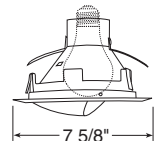

Down-Lites