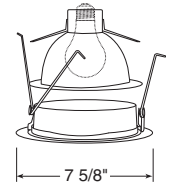

PAR30 Adjustable Tapered Baffle

**Catalog #**  
264W-WH  
264B-WH

**Description**  
White Baffle, White Trim  
Black Baffle, White Trim

**Max. Lamp Rating**  
50W PAR30  
**Aperture**  
5 3/4"

\*Compatible with TR6, 6" trim ring

**Max. Lamp Rating**  
50W PAR30  
**Aperture**  
4"

\*Compatible with TR6, 6" trim ring

**Lensed**

Frosted Lens with Reflector

**Catalog #**  
239-WH

**Description**  
Frosted Lens, White Trim

**Max. Lamp Rating**  
40W A19, 35W PAR30L

Drop Opal with Reflector

**Catalog #**  
241-PW  
241-WH

**Description**  
Shower/Closet Light, Plastic White  
White Trim

**Max. Lamp Rating**  
40W A19

**Wall Wash**

Scoop

**Catalog #**  
261W-WH  
261B-WH

**Description**  
White Baffle, White Trim  
Black Baffle, White Trim

**Max. Lamp Rating**  
40W A19

Down-Lites