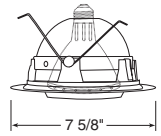

**BR/PAR Adjustables (cont)**

PAR/BR30 Regressed Eyeball in Baffle

**Catalog #**  
249W-WH  
249B-WH

**Description**  
White Baffle, White Trim  
Black Baffle, White Trim

**Max. Lamp Rating**  
75W PAR30L, 65W BR30

PAR30 Adjustable Tapered Baffle

**Catalog #**  
264W-WH  
264B-WH

**Description**  
White Baffle, White Trim  
Black Baffle, White Trim

**Max. Lamp Rating**  
50W PAR30  
**Aperture**  
5 3/4"

\*Compatible with TR6, 6" trim ring