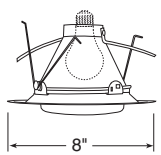

**Max. Lamp Rating**  
50W PAR30  
**Aperture**  
4"

\*Compatible with TR6, 6" trim ring

**Lensed**

Frosted Lens with Reflector

**Catalog #**  
239-WH

**Description**  
Frosted Lens, White Trim

**Max. Lamp Rating**  
40W A19, 35W PAR30L

Drop Opal with Reflector

**Catalog #**  
241-PW  
241-WH

**Description**  
Shower/Closet Light, Plastic White  
White Trim

**Max. Lamp Rating**  
40W A19

**Wall Wash**

Scoop

**Catalog #**  
261W-WH  
261B-WH