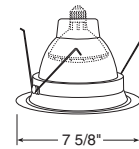

**Max. Lamp Rating**  
 IC2: 50W PAR30, 75W PAR30L,  
 65W BR30  
 TC2/TC2R: 75W PAR30,  
 75W PAR30L, 65W BR30  
**Aperture**  
 5 3/4"

+Trim may be used with TC2R housing adjusted in lowest height (5 1/4") position  
 Compatible with TR6, 6" trim ring

Ultra-Trim Baffle - Fully Enclosed

**Catalog #**  
 28W-WH  
 28B-WH

**Description**  
 White Baffle, White Trim  
 Black Baffle, White Trim

**Max. Lamp Rating**  
 IC2: 75W A19/100W  
 PAR38, 75W PAR30/30L,  
 85W BR30, 120W BR40  
 TC2/TC2R: 150W  
 A21/150W PAR38, 75W  
 PAR30/30L, 85W BR30,  
 120W BR40  
**Aperture**  
 5 7/8"