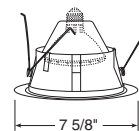

Ultra-Trim Baffle - Fully Enclosed

**Catalog #**  
 28W-WH  
 28B-WH

**Description**  
 White Baffle, White Trim  
 Black Baffle, White Trim

**Max. Lamp Rating**  
 IC2: 75W A19/100W  
 PAR38, 75W PAR30/30L,  
 85W BR30, 120W BR40  
 TC2/TC2R: 150W  
 A21/150W PAR38, 75W  
 PAR30/30L, 85W BR30,  
 120W BR40  
**Aperture**  
 5 7/8"

IMPORTANT: Wet location listed only with outdoor rated PAR30/38 lamp

Shallow Baffle

**Catalog #**  
 244W-WH  
 244B-WH

**Description**  
 White Baffle, White Trim  
 Black Baffle, White Trim

**Max. Lamp Rating**  
 IC2/TC2/TC2R: 75W  
 PAR30, 75W PAR30L,  
 65W BR30  
**Aperture**  
 5 3/4"

+Trim may be used with TC2R housing adjusted in lowest height (5 1/4") position  
 Compatible with TR6, 6" trim ring

PAR30 Deep Baffle

**Catalog #**  
 254W-WH  
 254B-WH

**Description**  
 White, White Trim  
 Black, White Trim