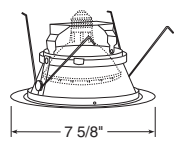

BR/PAR Adjustables (cont)

Catalog #
249W-WH
249B-WH

Description
White Baffle, White Trim
Black Baffle, White Trim

Max. Lamp Rating
75W PAR30L, 65W BR30

Catalog #
264W-WH
264B-WH

Description
White Baffle, White Trim
Black Baffle, White Trim

Max. Lamp Rating
50W PAR30
Aperture
5 3/4"

*Compatible with TR6, 6" trim ring

Catalog #
267B-WH
267C-WH
267G-WH
267HZ-WH
267WHZ-WH

Description
Black Alzak®, White Trim
Clear Alzak®, White Trim
Gold Alzak®, White Trim
Haze, White Trim
Wheat Haze, White Trim

Max. Lamp Rating
50W PAR30
Aperture
4"

*Compatible with TR6, 6" trim ring

Lensed

Catalog #
239-WH

Description
Frosted Lens, White Trim

Max. Lamp Rating
40W A19, 35W PAR30L

Catalog #
241-PW
241-WH

Description
Shower/Closet Light, Plastic White
White Trim

Max. Lamp Rating
40W A19

Wall Wash

Catalog #
261W-WH
261B-WH

Description
White Baffle, White Trim
Black Baffle, White Trim

Max. Lamp Rating
40W A19

Down-Lites