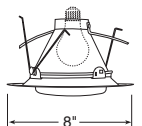

Catalog #
XR30101BL
XR30101GP
XR30101SL
XR30101WH

Description
AVIO - Black Trim
AVIO - Graphite Trim
AVIO - Silver Trim
AVIO - White Trim

Max. Lamp Rating
75W PAR30

AVIO™ Square Gimbal Ring

Lensed

Catalog #
241-PW
241-WH