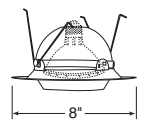

R/PAR20 Regressed Eyeball

Catalog #
248W-WH

Description
White Baffle, White Trim

Max. Lamp Rating
50W PAR20/R20

R/PAR20 Regressed Eyeball in Baffle

Catalog #
229-ABZ
229-SC
229-WH
229-BL

Description
Classic Aged Bronze Trim
Satin Chrome Trim
White Trim
Black Trim