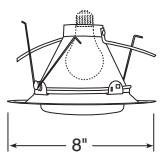

BR/PAR Adjustables (cont)

Catalog #
249W-WH
249B-WH

Description
White Baffle, White Trim
Black Baffle, White Trim

Max. Lamp Rating
75W PAR30L, 65W BR30

Catalog #
264W-WH
264B-WH

Description
White Baffle, White Trim
Black Baffle, White Trim

Max. Lamp Rating
50W PAR30
Aperture
5 3/4"

*Compatible with TR6, 6" trim ring

Catalog #
267B-WH
267C-WH
267G-WH
267HZ-WH
267WHZ-WH

Description
Black Alzak®, White Trim
Clear Alzak®, White Trim
Gold Alzak®, White Trim
Haze, White Trim
Wheat Haze, White Trim

Max. Lamp Rating
50W PAR30
Aperture
4"

*Compatible with TR6, 6" trim ring

Lensed

Catalog #
239-WH

Description
Frosted Lens, White Trim

Max. Lamp Rating
40W A19, 35W PAR30L

Catalog #
241-PW
241-WH

Description
Shower/Closet Light, Plastic White
White Trim

Max. Lamp Rating
40W A19

Wall Wash

Catalog #
261W-WH
261B-WH

Description
White Baffle, White Trim
Black Baffle, White Trim

Max. Lamp Rating
40W A19

Down-Lites