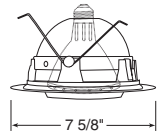

PAR30 Adjustable Tapered Baffle

Catalog #
264W-WH
264B-WH

Description
White Baffle, White Trim
Black Baffle, White Trim

Max. Lamp Rating
50W PAR30
Aperture
5 3/4"