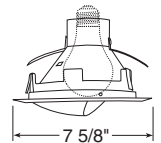

Down-Lites