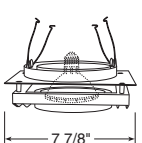

Catalog #
XR30101BL
XR30101GP
XR30101SL
XR30101WH

Description
AVIO - Black Trim
AVIO - Graphite Trim
AVIO - Silver Trim
AVIO - White Trim

Max. Lamp Rating
75W PAR30

AVIO™ Square Gimbal Ring

Lensed

Catalog #
241-PW
241-WH