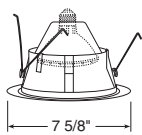

Frosted Lens with Reflector

Catalog #
239-WH

Description
Frosted Lens, White Trim

Max. Lamp Rating
40W A19, 35W PAR30L

Drop Opal with Reflector

Catalog #
241-PW
241-WH

Description
Shower/Closet Light, Plastic White
White Trim

Catalog #
244W-WH
244B-WH

Description
White Baffle, White Trim
Black Baffle, White Trim

Max. Lamp Rating
50W PAR30
Aperture
5 3/4"

Shallow Baffle

*Compatible with TR6, 6" trim ring

Catalog #
247B-WH
247C-WH
247G-WH
247HZ-WH
247WHZ-WH