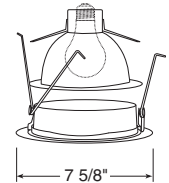

Catalog #
264W-WH
264B-WH

Description
White Baffle, White Trim
Black Baffle, White Trim

Max. Lamp Rating
50W PAR30
Aperture
5 3/4"

*Compatible with TR6, 6" trim ring

PAR30 Adjustable Tapered Cone

Catalog #
267B-WH
267C-WH
267G-WH
267HZ-WH
267WHZ-WH

Frosted Lens with Reflector

Catalog #
239-WH

Description
Frosted Lens, White Trim

Max. Lamp Rating
40W A19, 35W PAR30L

Drop Opal with Reflector

Catalog #
241-PW
241-WH

Description
Shower/Closet Light, Plastic White
White Trim