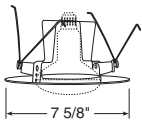

Downlights

Catalog #
244W-WH
244B-WH

Description
White Baffle, White Trim
Black Baffle, White Trim

Max. Lamp Rating
50W PAR30
Aperture
5 3/4"

*Compatible with TR6, 6" trim ring

Catalog #
247B-WH
247C-WH
247G-WH
247HZ-WH
247WHZ-WH

Description
Black Alzak®, White Trim
Clear Alzak®, White Trim
Gold Alzak®, White Trim
Haze, White Trim
Wheat Haze, White Trim

Max. Lamp Rating
75W PAR30, 65W BR30
Aperture
4 1/8"

*Compatible with TR6, 6" trim ring

Catalog #
250-ABZ
250-SC
250-WH

Description
Classic Aged Bronze Trim
Satin Chrome Trim
White Trim

Max. Lamp Rating
65W BR30
Aperture
4"

Adjustables

Catalog #
228-WH

Description
White Trim

Max. Lamp Rating
50W PAR20/R20

Catalog #
248W-WH

Description
White Baffle, White Trim

Max. Lamp Rating
50W PAR20/R20

Catalog #
229-ABZ
229-SC
229-WH
229-BL

Description
Classic Aged Bronze Trim
Satin Chrome Trim
White Trim
Black Trim

Max. Lamp Rating
75W PAR30L, 65W BR30

Catalog #
249W-WH
249B-WH

Description
White Baffle, White Trim
Black Baffle, White Trim

Max. Lamp Rating
75W PAR30L, 65W BR30

Catalog #
XR30101BL
XR30101GP
XR30101SL
XR30101WH

Description
AVIO - Black Trim
AVIO - Graphite Trim
AVIO - Silver Trim
AVIO - White Trim

Max. Lamp Rating
75W PAR30

Lensed

Catalog #
241-PW
241-WH

Description
Shower/Closet Light, Plastic White
White Trim

Max. Lamp Rating
40W A19