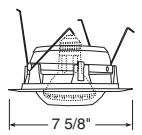

Downlights

Catalog #
244W-WH
244B-WH

Description
White Baffle, White Trim
Black Baffle, White Trim

Max. Lamp Rating
50W PAR30
Aperture
5 3/4"

*Compatible with TR6, 6" trim ring

Catalog #
247B-WH
247C-WH
247G-WH
247HZ-WH
247WHZ-WH

Description
Black Alzak®, White Trim
Clear Alzak®, White Trim
Gold Alzak®, White Trim
Haze, White Trim
Wheat Haze, White Trim

Max. Lamp Rating
75W PAR30, 65W BR30
Aperture
4 1/8"

*Compatible with TR6, 6" trim ring

Catalog #
250-ABZ
250-SC
250-WH

Description
Classic Aged Bronze Trim
Satin Chrome Trim
White Trim

Max. Lamp Rating
65W BR30
Aperture
4"

Adjustables

Catalog #
228-WH

Description
White Trim

Max. Lamp Rating
50W PAR20/R20

Catalog #
248W-WH

Description
White Baffle, White Trim

Max. Lamp Rating
50W PAR20/R20

Catalog #
229-ABZ
229-SC
229-WH
229-BL

Description
Classic Aged Bronze Trim
Satin Chrome Trim
White Trim
Black Trim

Max. Lamp Rating
75W PAR30L, 65W BR30

Catalog #
249W-WH
249B-WH

Description
White Baffle, White Trim
Black Baffle, White Trim

Max. Lamp Rating
75W PAR30L, 65W BR30

Catalog #
XR30101BL
XR30101GP
XR30101SL
XR30101WH

Description
AVIO - Black Trim
AVIO - Graphite Trim
AVIO - Silver Trim
AVIO - White Trim

Max. Lamp Rating
75W PAR30

Lensed

Catalog #
241-PW
241-WH

Description
Shower/Closet Light, Plastic White
White Trim

Max. Lamp Rating
40W A19