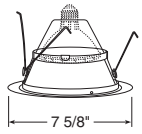

Catalog #
244W-WH
244B-WH

Description
White Baffle, White Trim
Black Baffle, White Trim

Max. Lamp Rating
50W PAR30
Aperture
5 3/4"

Shallow Baffle

*Compatible with TR6, 6" trim ring

Catalog #
247B-WH
247C-WH
247G-WH
247HZ-WH
247WHZ-WH