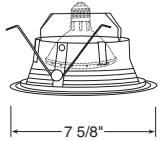

Catalog #
264W-WH
264B-WH

Description
White Baffle, White Trim
Black Baffle, White Trim

Max. Lamp Rating
50W PAR30
Aperture
5 3/4"

*Compatible with TR6, 6" trim ring

PAR30 Adjustable Tapered Cone

Catalog #
267B-WH
267C-WH
267G-WH
267HZ-WH
267WHZ-WH

Frosted Lens with Reflector

Catalog #
239-WH

Description
Frosted Lens, White Trim

Max. Lamp Rating
40W A19, 35W PAR30L

Drop Opal with Reflector

Catalog #
241-PW
241-WH

Description
Shower/Closet Light, Plastic White
White Trim