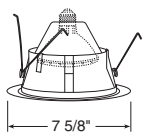

## Downlights

**Catalog #**  
244W-WH  
244B-WH

**Description**  
White Baffle, White Trim  
Black Baffle, White Trim

**Max. Lamp Rating**  
50W PAR30  
**Aperture**  
5 3/4"

Shallow Baffle

\*Compatible with TR6, 6" trim ring