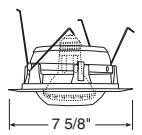

## Adjustables

**Catalog #**  
228-WH

**Description**  
White Trim

**Max. Lamp Rating**  
50W PAR20/R20

R/PAR20 Regressed Eyeball

**Catalog #**  
248W-WH

**Description**  
White Baffle, White Trim

**Max. Lamp Rating**  
50W PAR20/R20