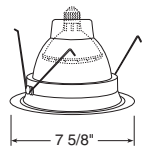

BR/PAR Downlights

Catalog #
28W-WH
28B-WH

Description
White Baffle, White Trim
Black Baffle, White Trim

Max. Lamp Rating
60W A19, 75W PAR30/30L
65W BR30, 90W PAR38/BR40

Aperture
5 7/8"

IMPORTANT: Wet location listed only with outdoor rated PAR30/38 lamps

Catalog #
244W-WH
244B-WH

Description
White Baffle, White Trim
Black Baffle, White Trim

Max. Lamp Rating
65W BR30, 60W PAR30
75W PAR30L

Aperture
5 3/4"

*Compatible with TR6, 6" trim ring

Catalog #
29C-WH
29W-WH

Description
Clear Finish, White Trim
White Finish, White Trim

Max. Lamp Rating
60W A19, 75W PAR30/30L
65W BR30, 90W PAR38/BR40

Aperture
5 7/8"

IMPORTANT: Wet location listed only with outdoor rated PAR30/38 lamps

Catalog #
247B-WH
247C-WH
247G-WH
247HZ-WH
247WHZ-WH

Description
Black Alzak®, White Trim
Clear Alzak®, White Trim
Gold Alzak®, White Trim
Haze, White Trim
Wheat Haze, White Trim

Max. Lamp Rating
75W PAR30, 75W PAR30L,
65W BR30

Aperture
5 3/4"

*Compatible with TR6, 6" trim ring

Catalog #
250-ABZ
250-SC
250-WH

Description
Classic Aged Bronze Trim
Satin Chrome Trim
White Trim

Max. Lamp Rating
65W BR30

Aperture
4"

A-Lamp Downlights

Catalog #
230CW-WH
230CB-WH

Description
White Baffle, White Trim
Black Baffle, White Trim

Max. Lamp Rating
40W A19

Aperture
5 1/2"