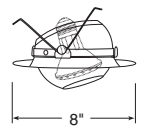

Adjustables