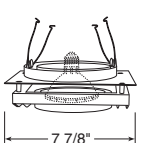

PAR/BR30 Regressed Eyeball

**Catalog #**  
249W-WH  
249B-WH

**Description**  
White Baffle, White Trim  
Black Baffle, White Trim

**Max. Lamp Rating**  
75W PAR30L, 65W BR30

PAR/BR30 Regressed Eyeball in Baffle