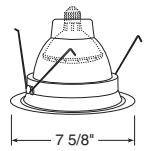

**BR/PAR Downlights**

**Catalog #**  
28W-WH  
28B-WH

**Description**  
White Baffle, White Trim  
Black Baffle, White Trim

**Max. Lamp Rating**  
60W A19, 75W PAR30/30L  
65W BR30, 90W PAR38/BR40

**Aperture**  
5 7/8"