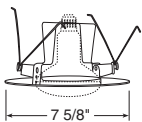

Downlights

Catalog #
244W-WH
244B-WH

Description
White Baffle, White Trim
Black Baffle, White Trim

Max. Lamp Rating
50W PAR30
Aperture
5 3/4"

*Compatible with TR6, 6" trim ring

Catalog #
247B-WH
247C-WH
247G-WH
247HZ-WH
247WHZ-WH

Description
Black Alzak®, White Trim
Clear Alzak®, White Trim
Gold Alzak®, White Trim
Haze, White Trim
Wheat Haze, White Trim

Max. Lamp Rating
75W PAR30, 65W BR30
Aperture
4 1/8"

*Compatible with TR6, 6" trim ring

Catalog #
250-ABZ
250-SC
250-WH

Description
Classic Aged Bronze Trim
Satin Chrome Trim
White Trim

Max. Lamp Rating
65W BR30
Aperture
4"

Adjustables

Catalog #
228-WH

Description
White Trim

Max. Lamp Rating
50W PAR20/R20

Catalog #
248W-WH

Description
White Baffle, White Trim

Max. Lamp Rating
50W PAR20/R20

Catalog #
229-ABZ
229-SC
229-WH
229-BL

Description
Classic Aged Bronze Trim
Satin Chrome Trim
White Trim
Black Trim

Max. Lamp Rating
75W PAR30L, 65W BR30

Catalog #
249W-WH
249B-WH

Description
White Baffle, White Trim
Black Baffle, White Trim

Max. Lamp Rating
75W PAR30L, 65W BR30

Catalog #
XR30101BL
XR30101GP
XR30101SL
XR30101WH

Description
AVIO - Black Trim
AVIO - Graphite Trim
AVIO - Silver Trim
AVIO - White Trim

Max. Lamp Rating
75W PAR30

Lensed

Catalog #
241-PW
241-WH

Description
Shower/Closet Light, Plastic White
White Trim

Max. Lamp Rating
40W A19