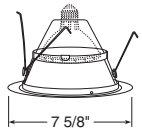

## Downlights

**Catalog #**  
244W-WH  
244B-WH

**Description**  
White Baffle, White Trim  
Black Baffle, White Trim

**Max. Lamp Rating**  
50W PAR30  
**Aperture**  
5 3/4"

Shallow Baffle

\*Compatible with TR6, 6" trim ring