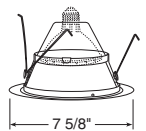

BR/PAR Downlights

Catalog #
28W-WH
28B-WH

Description
White Baffle, White Trim
Black Baffle, White Trim

Max. Lamp Rating
60W A19, 75W PAR30/30L
65W BR30, 90W PAR38/BR40

Aperture
5 7/8"

IMPORTANT: Wet location listed only with outdoor rated PAR30/38 lamps

Catalog #
244W-WH
244B-WH

Description
White Baffle, White Trim
Black Baffle, White Trim

Max. Lamp Rating
65W BR30, 60W PAR30
75W PAR30L

Aperture
5 3/4"

*Compatible with TR6, 6" trim ring

Catalog #
29C-WH
29W-WH

Description
Clear Finish, White Trim
White Finish, White Trim

Max. Lamp Rating
60W A19, 75W PAR30/30L
65W BR30, 90W PAR38/BR40

Aperture
5 7/8"

IMPORTANT: Wet location listed only with outdoor rated PAR30/38 lamps

Catalog #
247B-WH
247C-WH
247G-WH
247HZ-WH
247WHZ-WH

Description
Black Alzak®, White Trim
Clear Alzak®, White Trim
Gold Alzak®, White Trim
Haze, White Trim
Wheat Haze, White Trim

Max. Lamp Rating
75W PAR30, 75W PAR30L,
65W BR30

Aperture
5 3/4"

*Compatible with TR6, 6" trim ring

Catalog #
250-ABZ
250-SC
250-WH

Description
Classic Aged Bronze Trim
Satin Chrome Trim
White Trim

Max. Lamp Rating
65W BR30

Aperture
4"

A-Lamp Downlights

Catalog #
230CW-WH
230CB-WH

Description
White Baffle, White Trim
Black Baffle, White Trim

Max. Lamp Rating
40W A19

Aperture
5 1/2"