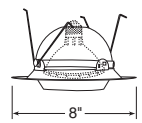

Downlights

Catalog #
244W-WH
244B-WH

Description
White Baffle, White Trim
Black Baffle, White Trim

Max. Lamp Rating
50W PAR30
Aperture
5 3/4"

*Compatible with TR6, 6" trim ring

Catalog #
247B-WH
247C-WH
247G-WH
247HZ-WH
247WHZ-WH

Description
Black Alzak®, White Trim
Clear Alzak®, White Trim
Gold Alzak®, White Trim
Haze, White Trim
Wheat Haze, White Trim

Max. Lamp Rating
75W PAR30, 65W BR30
Aperture
4 1/8"

*Compatible with TR6, 6" trim ring

Catalog #
250-ABZ
250-SC
250-WH

Description
Classic Aged Bronze Trim
Satin Chrome Trim
White Trim

Max. Lamp Rating
65W BR30
Aperture
4"

Adjustables

Catalog #
228-WH

Description
White Trim

Max. Lamp Rating
50W PAR20/R20

Catalog #
248W-WH

Description
White Baffle, White Trim

Max. Lamp Rating
50W PAR20/R20

Catalog #
229-ABZ
229-SC
229-WH
229-BL

Description
Classic Aged Bronze Trim
Satin Chrome Trim
White Trim
Black Trim

Max. Lamp Rating
75W PAR30L, 65W BR30

Catalog #
249W-WH
249B-WH

Description
White Baffle, White Trim
Black Baffle, White Trim

Max. Lamp Rating
75W PAR30L, 65W BR30

Catalog #
XR30101BL
XR30101GP
XR30101SL
XR30101WH

Description
AVIO - Black Trim
AVIO - Graphite Trim
AVIO - Silver Trim
AVIO - White Trim

Max. Lamp Rating
75W PAR30

Lensed

Catalog #
241-PW
241-WH

Description
Shower/Closet Light, Plastic White
White Trim

Max. Lamp Rating
40W A19