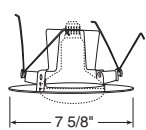

Shallow Cone

\*Compatible with TR6, 6" trim ring

**Catalog #**  
250-ABZ  
250-SC  
250-WH

**Description**  
Classic Aged Bronze Trim  
Satin Chrome Trim  
White Trim

**Max. Lamp Rating**  
65W BR30

**Aperture**  
4"