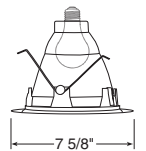

BR/PAR Downlights

Catalog #
28W-WH
28B-WH

Description
White Baffle, White Trim
Black Baffle, White Trim

Max. Lamp Rating
60W A19, 75W PAR30/30L
65W BR30, 90W PAR38/BR40

Aperture
5 7/8"

IMPORTANT: Wet location listed only with outdoor rated PAR30/38 lamps

Catalog #
244W-WH
244B-WH

Description
White Baffle, White Trim
Black Baffle, White Trim

Max. Lamp Rating
65W BR30, 60W PAR30
75W PAR30L

Aperture
5 3/4"

*Compatible with TR6, 6" trim ring

Catalog #
29C-WH
29W-WH

Description
Clear Finish, White Trim
White Finish, White Trim

Max. Lamp Rating
60W A19, 75W PAR30/30L
65W BR30, 90W PAR38/BR40

Aperture
5 7/8"

IMPORTANT: Wet location listed only with outdoor rated PAR30/38 lamps

Catalog #
247B-WH
247C-WH
247G-WH
247HZ-WH
247WHZ-WH

Description
Black Alzak®, White Trim
Clear Alzak®, White Trim
Gold Alzak®, White Trim
Haze, White Trim
Wheat Haze, White Trim

Max. Lamp Rating
75W PAR30, 75W PAR30L,
65W BR30

Aperture
5 3/4"

*Compatible with TR6, 6" trim ring

Catalog #
250-ABZ
250-SC
250-WH

Description
Classic Aged Bronze Trim
Satin Chrome Trim
White Trim

Max. Lamp Rating
65W BR30

Aperture
4"

A-Lamp Downlights

Catalog #
230CW-WH
230CB-WH

Description
White Baffle, White Trim
Black Baffle, White Trim

Max. Lamp Rating
40W A19

Aperture
5 1/2"