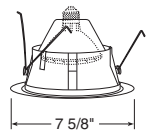

**Max. Lamp Rating**  
65W BR30, 60W PAR30  
75W PAR30L

**Aperture**  
5 3/4"

Shallow Baffle

\*Compatible with TR6, 6" trim ring

**Catalog #**  
29C-WH  
29W-WH

**Description**  
Clear Finish, White Trim  
White Finish, White Trim