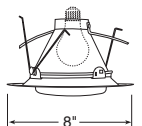

Downlights

Catalog #
244W-WH
244B-WH

Description
White Baffle, White Trim
Black Baffle, White Trim

Max. Lamp Rating
50W PAR30
Aperture
5 3/4"

*Compatible with TR6, 6" trim ring

Catalog #
247B-WH
247C-WH
247G-WH
247HZ-WH
247WHZ-WH

Description
Black Alzak®, White Trim
Clear Alzak®, White Trim
Gold Alzak®, White Trim
Haze, White Trim
Wheat Haze, White Trim

Max. Lamp Rating
75W PAR30, 65W BR30
Aperture
4 1/8"

*Compatible with TR6, 6" trim ring

Catalog #
250-ABZ
250-SC
250-WH

Description
Classic Aged Bronze Trim
Satin Chrome Trim
White Trim

Max. Lamp Rating
65W BR30
Aperture
4"

Adjustables

Catalog #
228-WH

Description
White Trim

Max. Lamp Rating
50W PAR20/R20

Catalog #
248W-WH

Description
White Baffle, White Trim

Max. Lamp Rating
50W PAR20/R20

Catalog #
229-ABZ
229-SC
229-WH
229-BL

Description
Classic Aged Bronze Trim
Satin Chrome Trim
White Trim
Black Trim

Max. Lamp Rating
75W PAR30L, 65W BR30

Catalog #
249W-WH
249B-WH

Description
White Baffle, White Trim
Black Baffle, White Trim

Max. Lamp Rating
75W PAR30L, 65W BR30

Catalog #
XR30101BL
XR30101GP
XR30101SL
XR30101WH

Description
AVIO - Black Trim
AVIO - Graphite Trim
AVIO - Silver Trim
AVIO - White Trim

Max. Lamp Rating
75W PAR30

Lensed

Catalog #
241-PW
241-WH

Description
Shower/Closet Light, Plastic White
White Trim

Max. Lamp Rating
40W A19