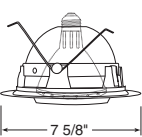

Downlights

Catalog #
244W-WH
244B-WH

Description
White Baffle, White Trim
Black Baffle, White Trim

Max. Lamp Rating
50W PAR30
Aperture
5 3/4"

*Compatible with TR6, 6" trim ring

Catalog #
247B-WH
247C-WH
247G-WH
247HZ-WH
247WHZ-WH

Description
Black Alzak®, White Trim
Clear Alzak®, White Trim
Gold Alzak®, White Trim
Haze, White Trim
Wheat Haze, White Trim

Max. Lamp Rating
75W PAR30, 65W BR30
Aperture
4 1/8"

*Compatible with TR6, 6" trim ring

Catalog #
250-ABZ
250-SC
250-WH

Description
Classic Aged Bronze Trim
Satin Chrome Trim
White Trim

Max. Lamp Rating
65W BR30
Aperture
4"

Adjustables

Catalog #
228-WH

Description
White Trim

Max. Lamp Rating
50W PAR20/R20

Catalog #
248W-WH

Description
White Baffle, White Trim

Max. Lamp Rating
50W PAR20/R20

Catalog #
229-ABZ
229-SC
229-WH
229-BL

Description
Classic Aged Bronze Trim
Satin Chrome Trim
White Trim
Black Trim

Max. Lamp Rating
75W PAR30L, 65W BR30

Catalog #
249W-WH
249B-WH

Description
White Baffle, White Trim
Black Baffle, White Trim

Max. Lamp Rating
75W PAR30L, 65W BR30

Catalog #
XR30101BL
XR30101GP
XR30101SL
XR30101WH

Description
AVIO - Black Trim
AVIO - Graphite Trim
AVIO - Silver Trim
AVIO - White Trim

Max. Lamp Rating
75W PAR30

Lensed

Catalog #
241-PW
241-WH

Description
Shower/Closet Light, Plastic White
White Trim

Max. Lamp Rating
40W A19